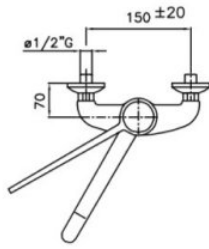

TECHNOCHEF.IT