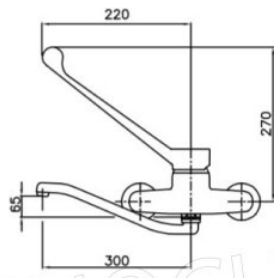

TECHNOCHEF.IT