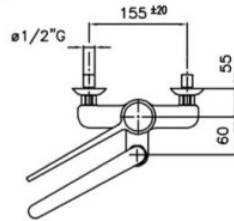

TECHNOCHEF.IT