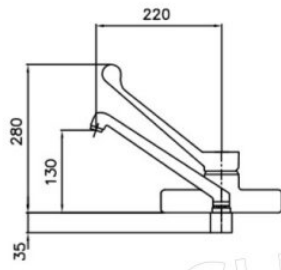

TECHNOCHEF.IT

Mod. KL1s.4021.49.72