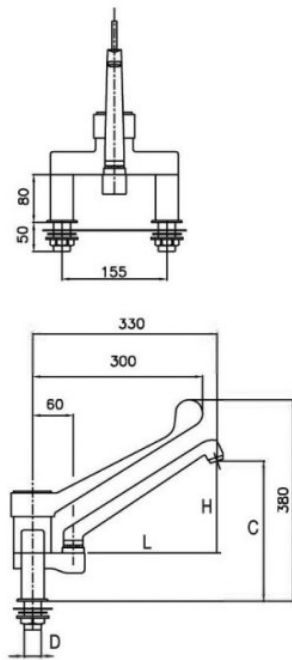

TECHNO

EF.IT