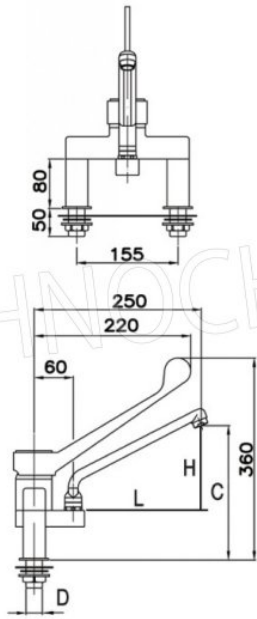

TECHNOCHEF.IT