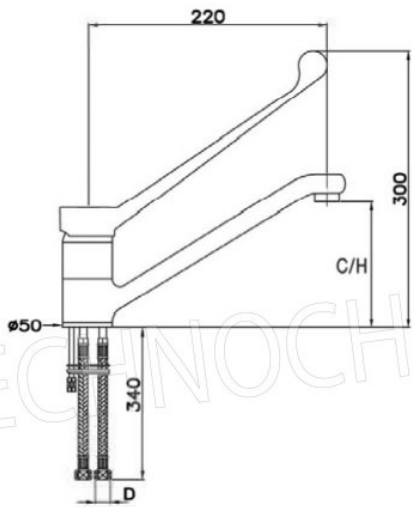

TECHNOCHEF.IT