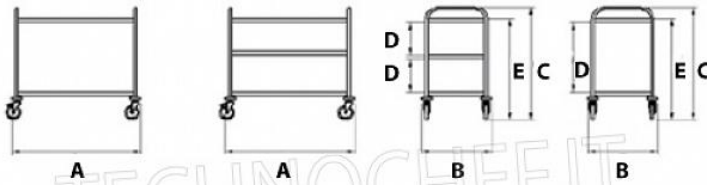

AK-CR316

Stainless steel service trolleys, 3 shelves of 100x60 cm, capacity 120 kg

Stainless steel trolley with 3 shelves mm.1000x600, max load 120 Kg, Weight 19 Kg, dim.mm.1085x690x935h

€ 194,06

VAT excluded
Shipping to be calculated

Delivery

AK-CR326

Stainless steel service trolleys, 3 shelves of 120x60 cm, capacity 120 kg

Stainless steel trolley with 3 shelves mm.1200x600, max capacity 120 Kg, weight 22 Kg, dim.mm.1285x690x935h

€ 203,76

VAT excluded
Shipping to be calculated

Delivery

Dimensioni mm					
Modello	A	B	C	D	E
AK-CR385	885	590	935	250	840
AK-CR315	1085	590	935	250	840
AK-CR316	1085	690	935	250	840
AK-CR326	1285	690	935	250	840