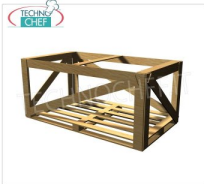

ZO-GAB150VR

Technochef - WOODEN CAGE
Wooden cage for VR display case length 150

€ 140,34

VAT excluded
Shipping to be calculated

Delivery from 4 to 9 days