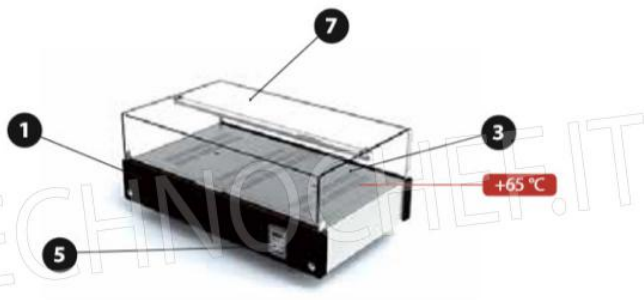

1. Base in legno massello
3. Interni in alluminio
5. Termoregolatore digitale
7. Spalle e sportelli i plexiglass