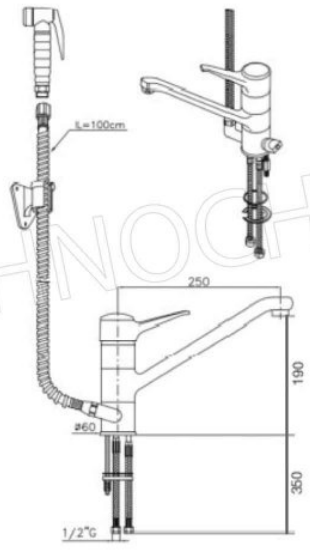

TECHNOCHEF.IT