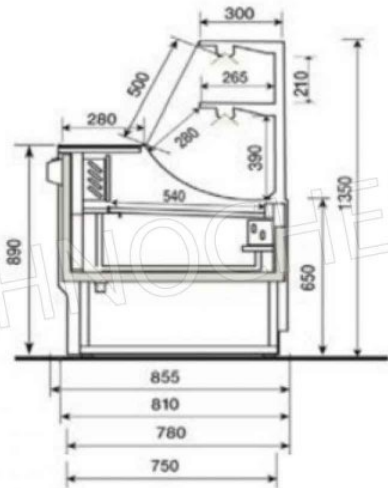

Operator side closure with plexiglass sliding doors for ORLEANS display case length 200 cm

€ 197,29

VAT excluded
Shipping to be calculated

Delivery from 10 to 18 days**ZO-PX250ORLEANS****Operator side closure with sliding plexiglass doors**

Operator side closure with plexiglass sliding doors for ORLEANS display case length 250 cm

€ 220,20

VAT excluded
Shipping to be calculated

Delivery from 10 to 18 days

C-1

Colori e Combinazioni

A Spalle in legno