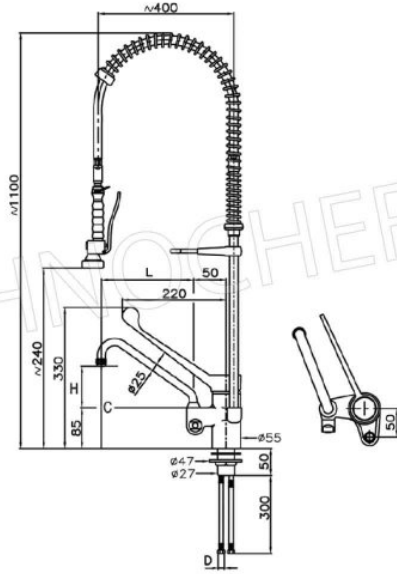

TECHNO CHEF.IT