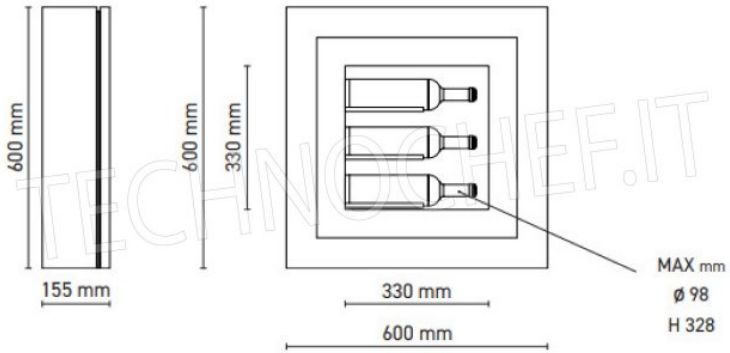

**€ 1.688,46**

*VAT excluded*  
**Shipping to be calculated**

**Delivery** from 8 to 15 days

CODE	mm L x P x W	Bottle	Glass	dB	V	W	KWh/annum	Kg	°C (A.22 °C)	°C (A.25 °C)	°C (A.28 °C)
QV30	600 x 600 x 155	3	0	29	100 - 240	60	194	22	+8 / +10	+10 / +12	+12 / +14