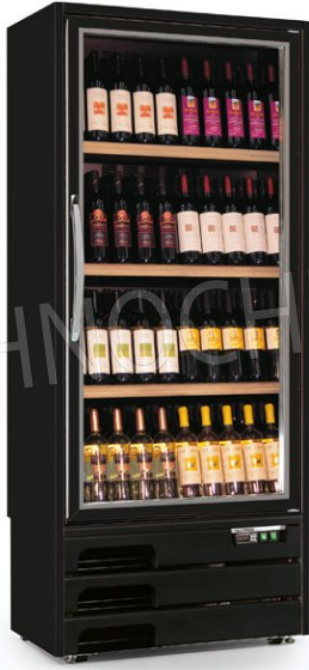

TECHNO CHEF.IT