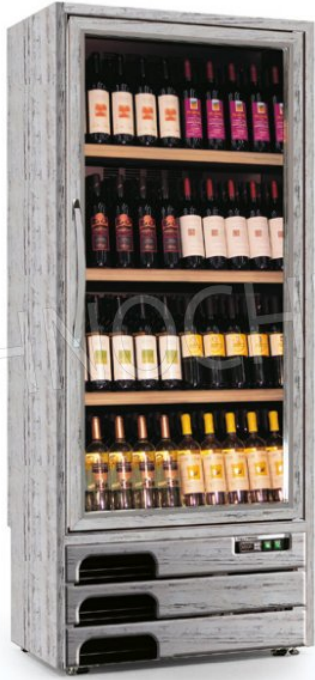

TECHNO CHEF.IT

Colori standard
Standard colors

COD. 04 COD. 05 COD. 07

Colori optional
Optional colors

RAL COD. 70 COD. 95

TECHNO CHEF.IT