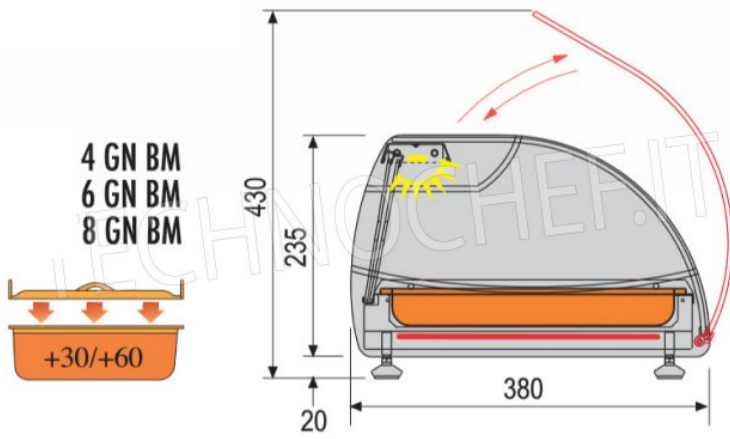

Colori standard <i>Standard colors</i>	Colori optional <i>Optional colors</i>
COD. 02	COD. 13 COD. 44