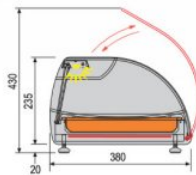

TCF318-001430

TechnoChef - HEATED COUNTER DISPLAY CABINET with CURVED GLASS, capacity 8 GN 1/3 containers
Hot countertop display case for 8 1/3 Gastronorm containers, bain-marie heating, temperature +30°/+60°C, V.230/1, Kw.1,2, Weight 25 Kg, dim.mm.1524x380x255h

€ 1.435,20

VAT excluded
Shipping to be calculated

Delivery from 8 to 15 days

TCF318-001420

TechnoChef - HEATED COUNTER DISPLAY CABINET with CURVED GLASS, capacity 6 GN 1/3 containers
Hot countertop display case for 6 1/3 Gastronorm containers, bain-marie heating, temperature +30°/+60°C, V.230/1, Kw.1,2, Weight 19 Kg, dim.mm.1172x380x255h

€ 1.441,66

VAT excluded
Shipping to be calculated

Delivery from 8 to 15 days

BAIN-MARIE