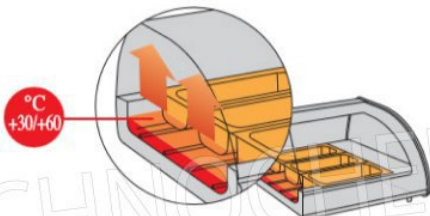

BAIN-MARIE