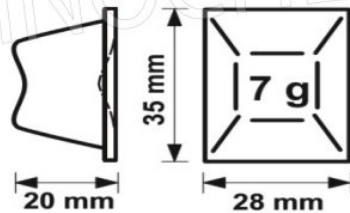

Tipologie di cubetto

▶ **Fast Ice**