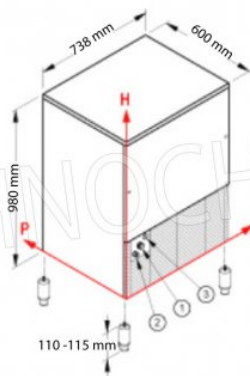

PROFESSIONAL DESCRIPTION

FAST ICE VERTICAL CUBES ICE MAKER with BUILT-IN STORAGE , 7 g cube type , Max production 105 kg in 24 hours :

- **Aisi 304 stainless steel structure** , Scotch Brite finish,
- **produces up to 105 kg per day of 7 g single crystalline cubes** , thanks to the **inspectable anti-limescale filter** which ensures the purity of the water used;
- **rounded internal surfaces , insulated door with retractable opening and removable air filter** allow **easy maintenance and perfect hygiene** of this ice maker;
- **storage capacity up to 35 kg** ,
- **air or water cooling**,
- **vertical evaporator ice production system** ,
- **Fast Ice technology** : produces a **vertically shaped cube that is pure and crystalline** ;
- **the technology** : the ice is formed on a vertical evaporator, similar to a chocolate mould, thus allowing **high production in a short time** . The cubes, all of equal size, detach themselves individually and fall into the collection container perfectly separated from each other;
- **the Fast Ice cube** : it has a **truncated pyramid** shape and thanks to its many facets **it allows the drinks to cool quickly** ;
- **recommended uses and activities** : hotels, bars and restaurants but above all **fast food restaurants, cocktail bars and nightclubs** , activities that require very large quantities of ice to satisfy customer needs;
- refrigerant R404A - R452A;
- 10 A fuse;
- water inlet Ø 3/4";
- water drain Ø 24 mm;
- water consumption: 2.5 l/Kg (Aria version);
- water consumption: 14.2 l/Kg (Water version);
- tropical class +43°C;
- adjustable feet 110-150 mm.

CONNESSIONI

	L	H	ø
1 - Ingresso acqua	116	245	3/4"
2 - Scarico acqua	54	200	24 mm
3 - Connessione Elettrica	161	281	-