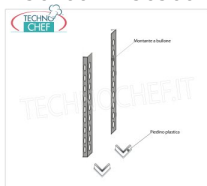

IP-706050

TECHNOCHEF - 304 stainless steel shelf for shelves, 60x50 cm, Mod.706050

Slotted shelf for shelving in AISI 304 stainless steel with hook or bolt mounting, glossy finish, rounded edges, thickness 8/10, supplied with reinforcement omega, capacity Kg 135, dimensions 60x50 cm

€ 50,91

VAT excluded
Shipping to be calculated

Delivery from 4 to 9 days

IP-96200x2+96900x2

TECHNOCHEF - Side-Shoulder for Stainless Steel 304 Bolt Shelves, Mod.96200x2 + 96900x2

Side-Shoulder composed of 2 uprights with polished 304 stainless steel bolt and plastic feet, height 2000 mm.