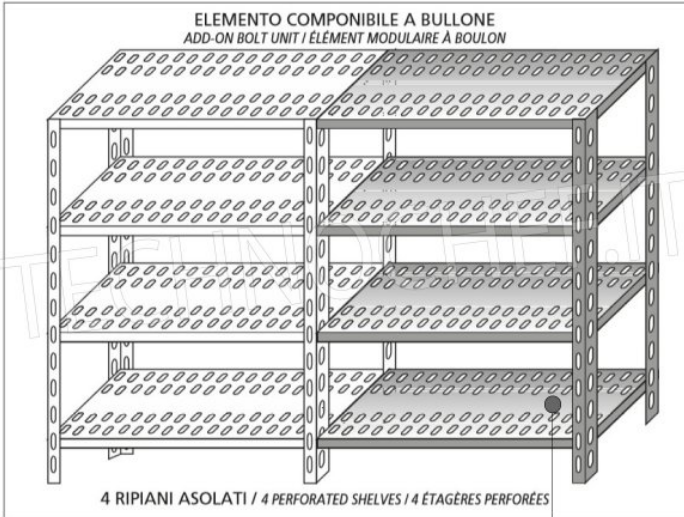

H
2
0
0

MODULO AGGIUNTIVO