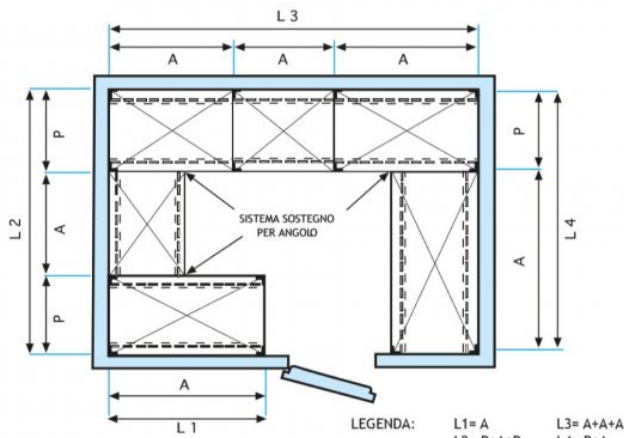

€ 106,98

VAT excluded
Shipping to be calculated

Delivery from 4 to 9 days

IP-7018050

TECHNOCHEF - 304 stainless steel shelf for shelves, 180x50 cm, Mod.7018050

Slotted shelf for shelving in AISI 304 stainless steel with hook or bolt mounting, glossy finish, rounded edges, thickness 8/10, supplied with reinforced omega, capacity 100 Kg, dimensions 180x50 cm

€ 120,56

VAT excluded
Shipping to be calculated

Delivery from 4 to 9 days

IP-7020050

TECHNOCHEF - 304 stainless steel shelf for shelves, 200x50 cm, Mod. 7020050

Slotted shelf for shelving in AISI 304 stainless steel with hook or bolt mounting, glossy finish, rounded edges, thickness 8/10, supplied with reinforced omega, capacity 100 Kg, dimensions 200x50 cm

€ 129,78

VAT excluded
Shipping to be calculated

Delivery from 4 to 9 days

Esempi di montaggio
Assembly examples • Exemples de l'Assemblée

SCAFFALE A BULLONE
Stainless steel bolt shelving • Étagère inox à boulons