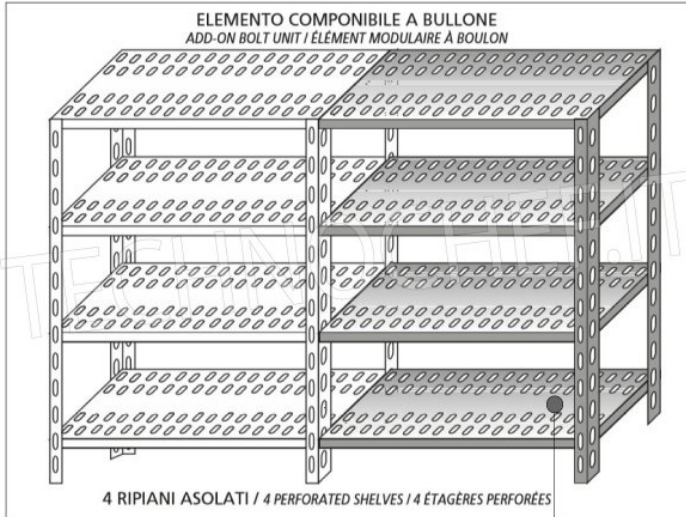

H
2
0
0

MODULO AGGIUNTIVO