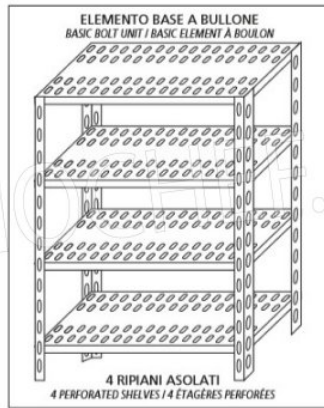

H
2
0
0

MODULO AGGIUNTIVO