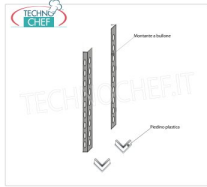

€ 47,34

VAT excluded
Shipping to be calculated

Delivery from 4 to 9 days

IP-707040**TECHNOCHEF - 304 stainless steel shelf for shelves, 70x40 cm, Mod.707040**

Slotted shelf for shelving in AISI 304 stainless steel with hook or bolt mounting, glossy finish, rounded edges, thickness 8/10, supplied with reinforcement omega, capacity Kg 135, dimensions 70x40 cm

€ 50,03

VAT excluded
Shipping to be calculated

Delivery from 4 to 9 days

IP-96200x2+96900x2

TECHNOCHEF - Side-Shoulder for Stainless Steel 304 Bolt Shelves, Mod.96200x2 + 96900x2
Side-Shoulder composed of 2 uprights with polished 304 stainless steel bolt and plastic feet, height 2000 mm.