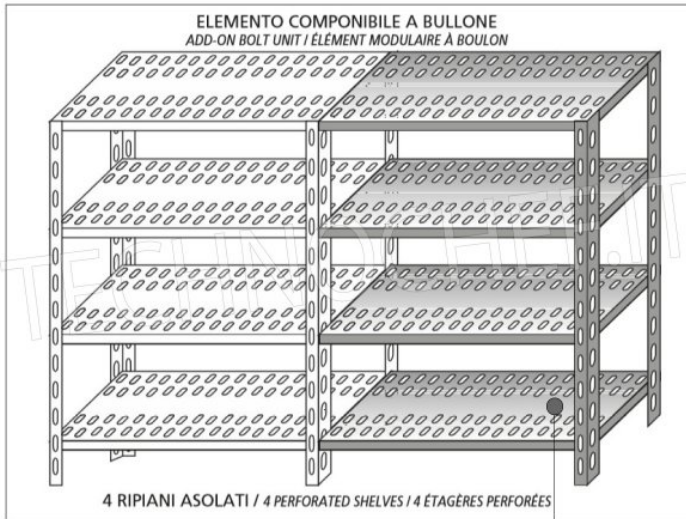

H
2
0
0

MODULO AGGIUNTIVO