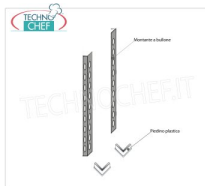

€ 50,04

VAT excluded
Shipping to be calculated

Delivery from 4 to 9 days

IP-7012030

TECHNOCHEF - 304 stainless steel shelf for shelves, 120x30 cm, Mod.7012030

Slotted shelf for shelving in AISI 304 stainless steel with hook or bolt mounting, glossy finish, rounded edges, thickness 8/10, capacity 100 Kg, dimensions 120x30 cm

€ 52,67

VAT excluded
Shipping to be calculated

Delivery from 4 to 9 days

IP-96200x2+96900x2

TECHNOCHEF - Side-Shoulder for Stainless Steel 304 Bolt Shelves, Mod.96200x2 + 96900x2

Side-Shoulder composed of 2 uprights with polished 304 stainless steel bolt and plastic feet, height 2000 mm.