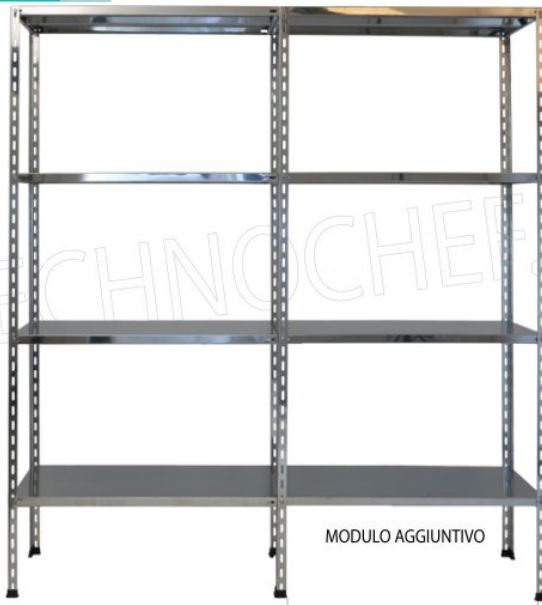

IP-6916060

TECHNOCHEF - Inox 304 smooth shelf for shelves, 160x60 cm, Mod.6916060

Smooth shelf for shelving in AISI 304 stainless steel with hook or bolt mounting, glossy finish, rounded edges, 8/10 thickness, supplied with reinforcement omega, load 120 kg, dimensions 160x60 cm

€ 117,04

VAT excluded
Shipping to be calculated

Delivery from 4 to 9 days

IP-6918060

TECHNOCHEF - Inox 304 smooth shelf for shelves, 180x60 cm, Mod.6918060

Smooth shelf for shelving in AISI 304 stainless steel with hook or bolt mounting, glossy finish, rounded edges, thickness 8/10, supplied with reinforced omega, capacity 100 Kg, dimensions 180x60 cm

€ 129,78

VAT excluded
Shipping to be calculated

Delivery from 4 to 9 days

IP-6920060

TECHNOCHEF - Smooth Inox 304 shelf for shelves, cm 200x60, Mod.6920060

Smooth shelf for shelving in AISI 304 stainless steel with hook or bolt mounting, glossy finish, rounded edges, thickness 8/10, supplied with reinforced omega, capacity 100 Kg, dimensions 200x60 cm

€ 144,54

VAT excluded
Shipping to be calculated

Delivery from 4 to 9 days

MODULO AGGIUNTIVO