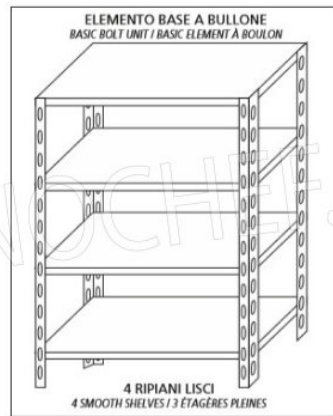

H

2

0

0

MODULO AGGIUNTIVO