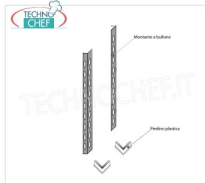

TECHNOCHEF - Kit for Mounting Angle Shelf, Mod.97013

Corner mounting kit in AISI 304 stainless steel, glossy finish, thickness 10/10

€ 7,21

VAT excluded
Shipping to be calculated

Delivery from 4 to 9 days

IP-96200x2+96900x2