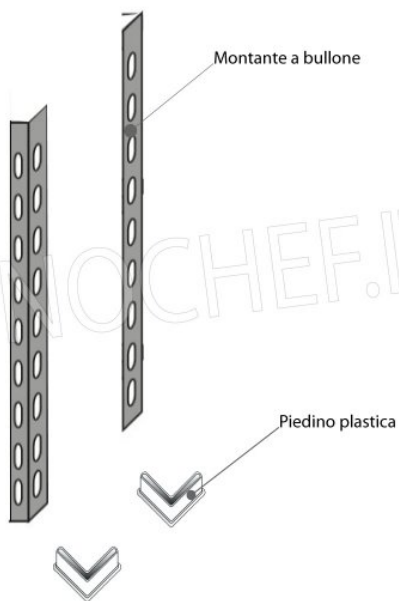

**€ 129,78**

*VAT excluded*  
**Shipping to be calculated**

**Delivery** from 4 to 9 days

**IP-6920060**

**TECHNOCHEF - Smooth Inox 304 shelf for shelves, cm 200x60, Mod.6920060**

Smooth shelf for shelving in AISI 304 stainless steel with hook or bolt mounting, glossy finish, rounded edges, thickness 8/10, supplied with reinforced omega, capacity 100 Kg, dimensions 200x60 cm

H

2

0

0

MODULO AGGIUNTIVO

Ripiano liscio

Montante a bullone

Piedino plastica