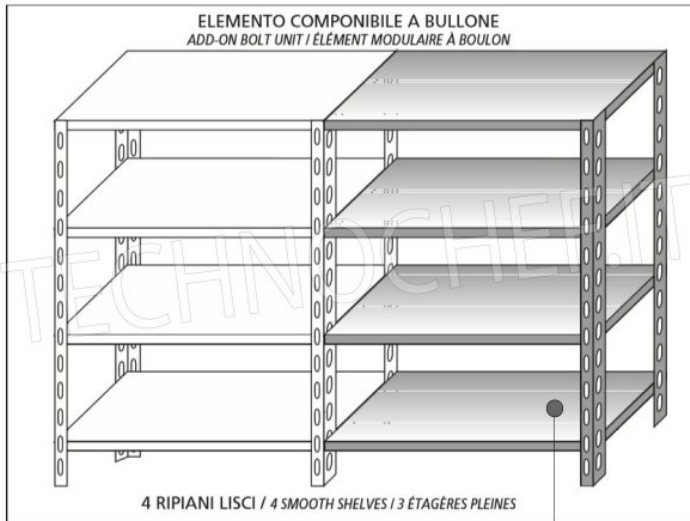

H

2

0

0

MODULO AGGIUNTIVO