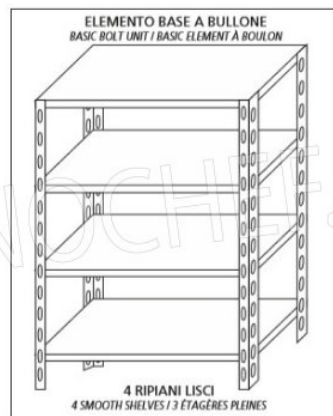

H

2

0

0

MODULO AGGIUNTIVO