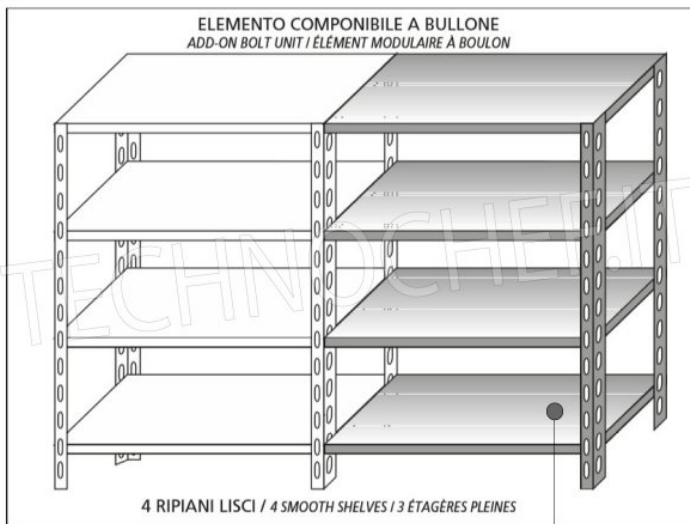

H

2

0

0

MODULO AGGIUNTIVO