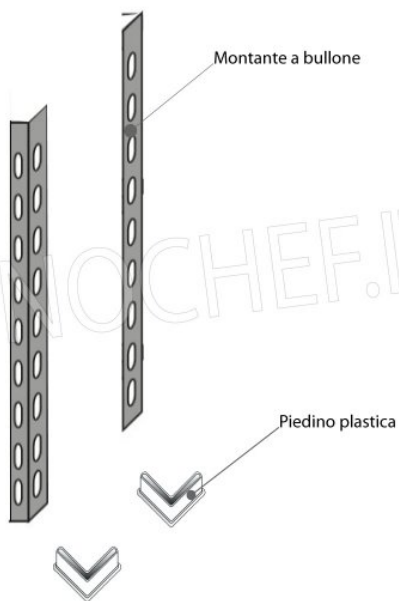

€ 113,97

VAT excluded
Shipping to be calculated

Delivery from 4 to 9 days

IP-6920050

TECHNOCHEF - Inox 304 smooth shelf for shelves, 200x50 cm, Mod.6920050

Smooth shelf for shelving in AISI 304 stainless steel with hook or bolt mounting, glossy finish, rounded edges, thickness 8/10, supplied with reinforced omega, capacity 100 Kg, dimensions 200x50 cm

H

2

0

0

MODULO AGGIUNTIVO

Ripiano liscio

Montante a bullone

Piedino plastica