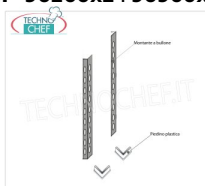

IP-696050

TECHNOCHEF - Inox 304 smooth shelf for shelves, 60x50 cm, Mod.696050

Smooth shelf for shelving in AISI 304 stainless steel with hook or bolt mounting, glossy finish, rounded edges, thickness 8/10, supplied with reinforcement omega, capacity Kg 135, dimensions 60x50 cm

€ 48,71

VAT excluded
Shipping to be calculated

Delivery from 4 to 9 days

IP-96200x2+96900x2

TECHNOCHEF - Side-Shoulder for Stainless Steel 304 Bolt Shelves, Mod.96200x2 + 96900x2

Side-Shoulder composed of 2 uprights with polished 304 stainless steel bolt and plastic feet, height 2000 mm.