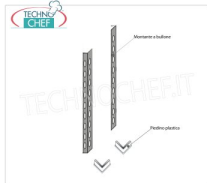

IP-97013

TECHNOCHEF - Kit for Mounting Angle Shelf, Mod.97013

Corner mounting kit in AISI 304 stainless steel, glossy finish, thickness 10/10

€ 7,21

VAT excluded
Shipping to be calculated

Delivery from 4 to 9 days

IP-96180x2+96900x2

TECHNOCHEF - Side-Shoulder for Stainless Steel 304 Bolt Shelves, Mod.96180x2 + 96900x2

Side-Shoulder composed of 2 uprights with polished 304 stainless steel bolt and plastic feet, height 1800 mm.