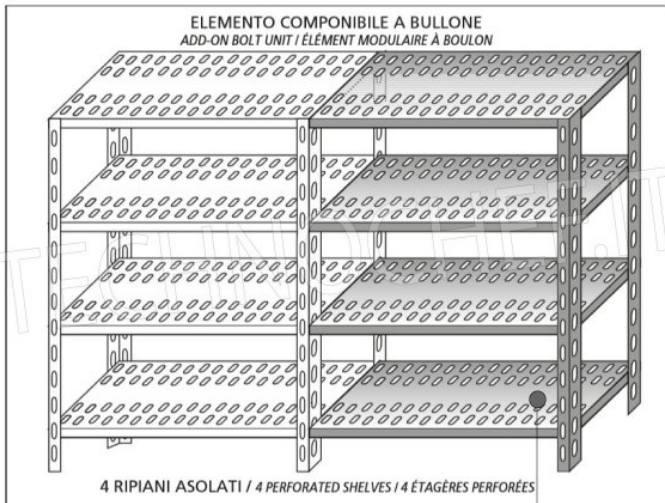

H

1

8

0

MODULO AGGIUNTIVO