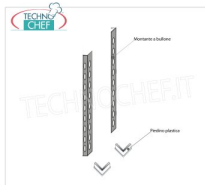

IP-97013

TECHNOCHEF - Kit for Mounting Angle Shelf, Mod.97013

Corner mounting kit in AISI 304 stainless steel, glossy finish, thickness 10/10

€ 7,21

VAT excluded
Shipping to be calculated

Delivery from 4 to 9 days

IP-96180x2+96900x2

TECHNOCHEF - Side-Shoulder for Stainless Steel 304 Bolt Shelves, Mod.96180x2 + 96900x2

Side-Shoulder composed of 2 uprights with polished 304 stainless steel bolt and plastic feet, height 1800 mm.