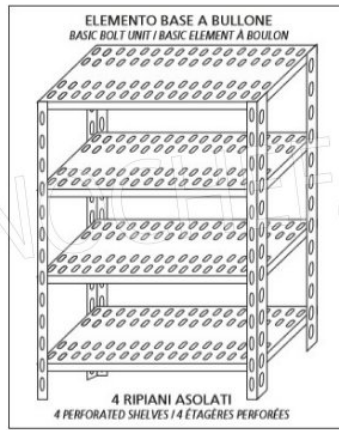

H

1

8

0

MODULO AGGIUNTIVO