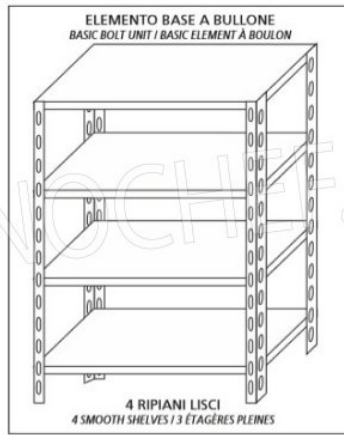

H

1

8

0

MODULO AGGIUNTIVO