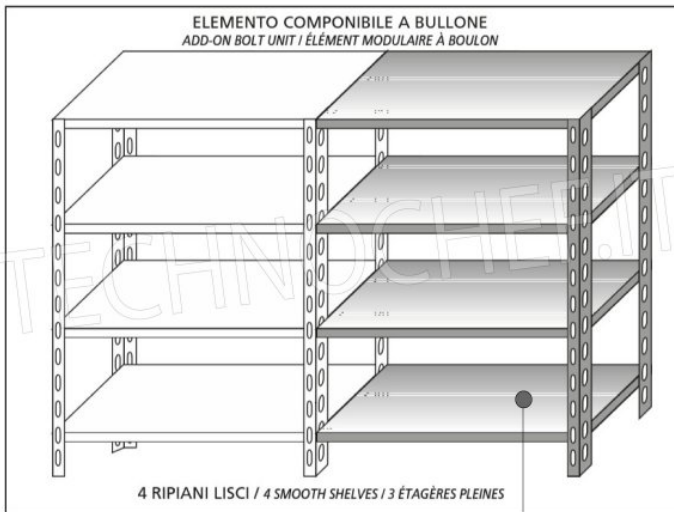

H

1

8

0

MODULO AGGIUNTIVO