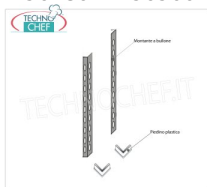

IP-97013

TECHNOCHEF - Kit for Mounting Angle Shelf, Mod.97013

Corner mounting kit in AISI 304 stainless steel, glossy finish, thickness 10/10

€ 7,21

VAT excluded
Shipping to be calculated

Delivery from 4 to 9 days

IP-96180x2+96900x2

TECHNOCHEF - Side-Shoulder for Stainless Steel 304 Bolt Shelves, Mod.96180x2 + 96900x2

Side-Shoulder composed of 2 uprights with polished 304 stainless steel bolt and plastic feet, height 1800 mm.