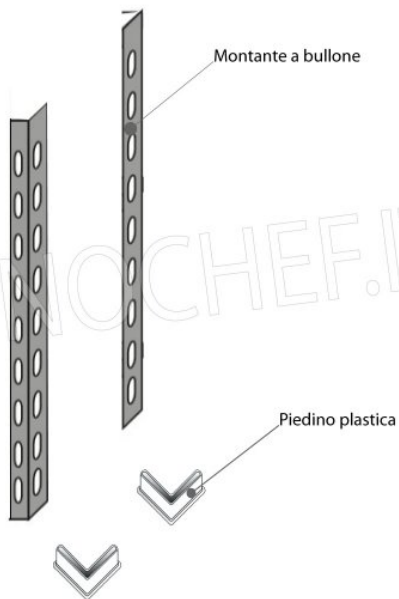

€ 113,97

VAT excluded
Shipping to be calculated

Delivery from 4 to 9 days

IP-6920050

TECHNOCHEF - Inox 304 smooth shelf for shelves, 200x50 cm, Mod.6920050

Smooth shelf for shelving in AISI 304 stainless steel with hook or bolt mounting, glossy finish, rounded edges, thickness 8/10, supplied with reinforced omega, capacity 100 Kg, dimensions 200x50 cm

H

1

8

0

MODULO AGGIUNTIVO

Ripiano liscio

Montante a bullone

Piedino plastica