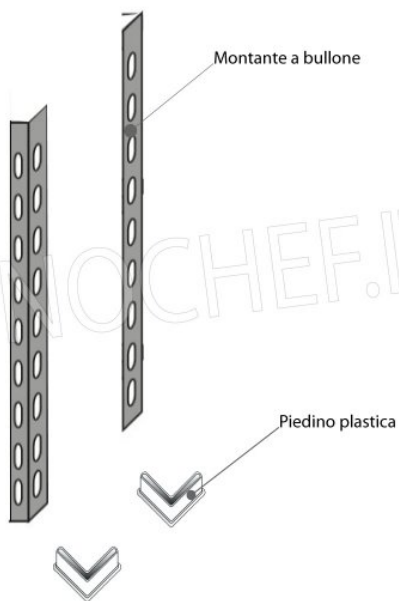

€ 69,70

VAT excluded
Shipping to be calculated

Delivery from 4 to 9 days

IP-6920030

TECHNOCHEF - Smooth 304 stainless steel shelf for shelves, 200x30 cm, Mod.6920030

Smooth shelf for shelving in AISI 304 stainless steel for hook or bolt mounting, glossy finish, rounded edges, thickness 8/10, capacity 80 Kg, dimensions 200x30 cm

H

1

8

0

MODULO AGGIUNTIVO

Ripiano liscio

Montante a bullone

Piedino plastica