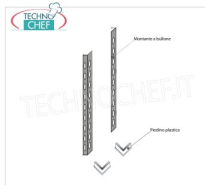

€ 37,54

VAT excluded
Shipping to be calculated

Delivery from 4 to 9 days

IP-699030

TECHNOCHEF - Smooth 304 stainless steel shelf for shelf, 90x30 cm, Mod.699030

Smooth shelf for shelving in AISI 304 stainless steel for hook or bolt mounting, glossy finish, rounded edges, thickness 8/10, capacity 100 Kg, dimensions 90x30 cm

€ 42,01

VAT excluded
Shipping to be calculated

Delivery from 4 to 9 days

IP-6910030

TECHNOCHEF - Smooth 304 stainless steel shelf for shelves, 100x30 cm, Mod.6910030

Smooth shelf for shelving in AISI 304 stainless steel for hook or bolt mounting, glossy finish, rounded edges, thickness 8/10, capacity 100 Kg, dimensions 100x30 cm

€ 43,38

VAT excluded
Shipping to be calculated

Delivery from 4 to 9 days

IP-96180x2+96900x2

TECHNOCHEF - Side-Shoulder for Stainless Steel 304 Bolt Shelves, Mod.96180x2 + 96900x2

Side-Shoulder composed of 2 uprights with polished 304 stainless steel bolt and plastic feet, height 1800 mm.