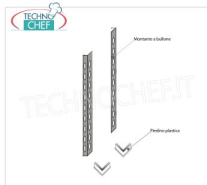

IP-97013

TECHNOCHEF - Kit for Mounting Angle Shelf, Mod.97013

Corner mounting kit in AISI 304 stainless steel, glossy finish, thickness 10/10

€ 7,21

VAT excluded
Shipping to be calculated

Delivery from 4 to 9 days

IP-96150x2+96900x2

TECHNOCHEF - Side-Shoulder for Stainless Steel 304 Bolt Shelves, Mod.96150x2 + 96900x2

Side-Shoulder composed of 2 uprights with polished 304 stainless steel bolt and plastic feet, height 1500 mm.