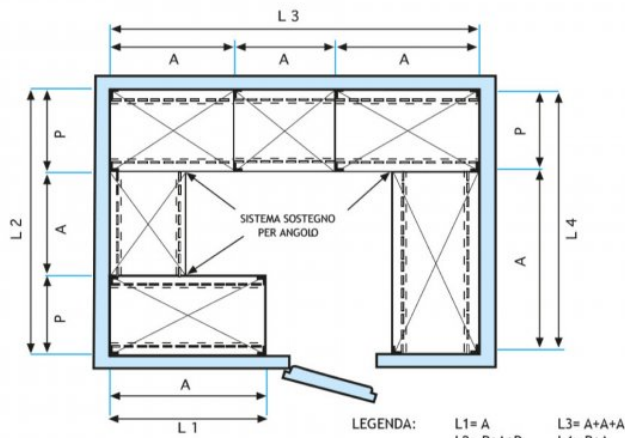

Esempi di montaggio
Assembly examples • Exemples de l'Assemblée