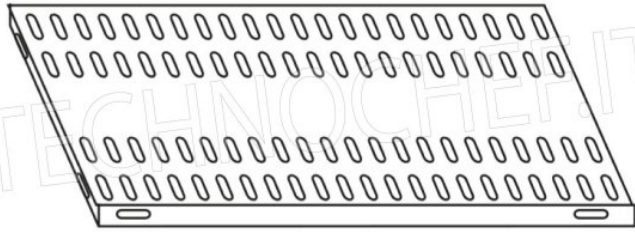

Ripiano asolato