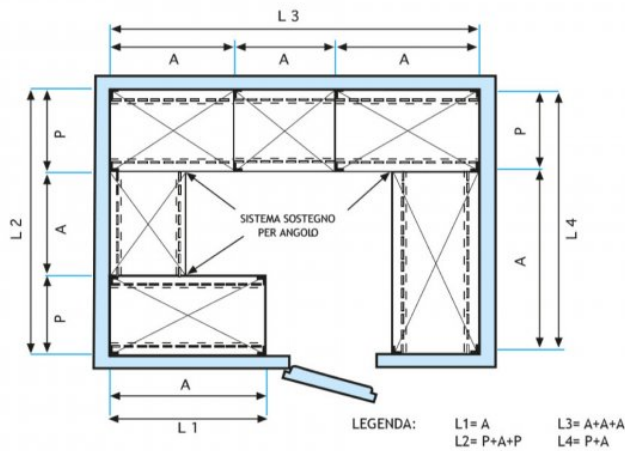

Esempi di montaggio
Assembly examples • Exemples de l'Assemblée