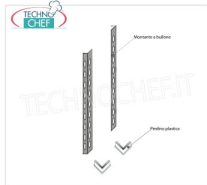

IP-97013

**TECHNOCHEF - Kit for Mounting Angle Shelf, Mod.97013**

Corner mounting kit in AISI 304 stainless steel, glossy finish, thickness 10/10

**€ 7,21**

*VAT excluded*  
**Shipping to be calculated**

**Delivery** from 4 to 9 days

IP-96150x2+96900x2

**TECHNOCHEF - Side-Shoulder for Stainless Steel 304 Bolt Shelves, Mod.96150x2 + 96900x2**

Side-Shoulder composed of 2 uprights with polished 304 stainless steel bolt and plastic feet, height 1500 mm.