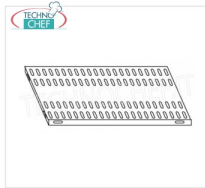

€ 39,33

VAT excluded
Shipping to be calculated

Delivery from 4 to 9 days

IP-96150x2+96900x2

TECHNOCHEF - Side-Shoulder for Stainless Steel 304 Bolt Shelves, Mod.96150x2 + 96900x2

Side-Shoulder composed of 2 uprights with polished 304 stainless steel bolt and plastic feet, height 1500 mm.

€ 40,15

VAT excluded
Shipping to be calculated

Delivery from 4 to 9 days

IP-709030

TECHNOCHEF - 304 stainless steel shelf for shelves, 90x30 cm, Mod.709030

Slotted shelf for shelving in AISI 304 stainless steel with hook or bolt mounting, glossy finish, rounded edges, thickness 8/10, capacity 100 Kg, dimensions 90x30 cm