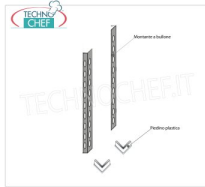

€ 36,65

VAT excluded
Shipping to be calculated

Delivery from 4 to 9 days

IP-708030

TECHNOCHEF - 304 stainless steel shelf for shelves, Mod.708030

Slotted shelf for shelving in AISI 304 stainless steel with hook or bolt mounting, glossy finish, rounded edges, thickness 8/10, capacity 100 Kg, dimensions 80x30 cm

€ 39,33

VAT excluded
Shipping to be calculated

Delivery from 4 to 9 days

IP-96150x2+96900x2

TECHNOCHEF - Side-Shoulder for Stainless Steel 304 Bolt Shelves, Mod.96150x2 + 96900x2

Side-Shoulder composed of 2 uprights with polished 304 stainless steel bolt and plastic feet, height 1500 mm.