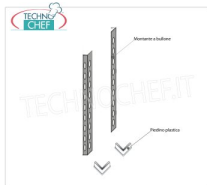

IP-97013

TECHNOCHEF - Kit for Mounting Angle Shelf, Mod.97013

Corner mounting kit in AISI 304 stainless steel, glossy finish, thickness 10/10

€ 7,21

VAT excluded
Shipping to be calculated

Delivery from 4 to 9 days

IP-96150x2+96900x2

TECHNOCHEF - Side-Shoulder for Stainless Steel 304 Bolt Shelves, Mod.96150x2 + 96900x2

Side-Shoulder composed of 2 uprights with polished 304 stainless steel bolt and plastic feet, height 1500 mm.