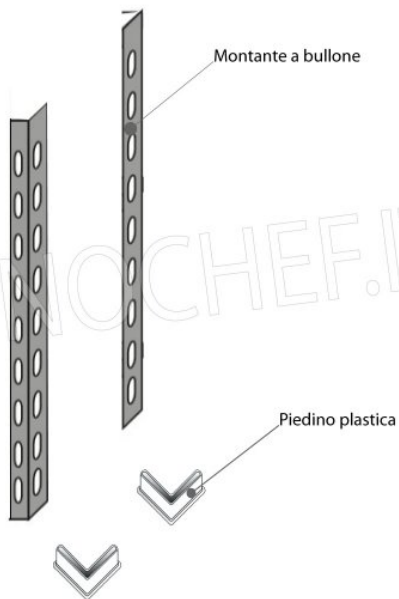

€ 129,78

VAT excluded
Shipping to be calculated

Delivery from 4 to 9 days

IP-6920060

TECHNOCHEF - Smooth Inox 304 shelf for shelves, cm 200x60, Mod.6920060

Smooth shelf for shelving in AISI 304 stainless steel with hook or bolt mounting, glossy finish, rounded edges, thickness 8/10, supplied with reinforced omega, capacity 100 Kg, dimensions 200x60 cm

H

1

5

0

Ripiano liscio

Montante a bullone

Piedino plastica

Kit 4 bulloni inox