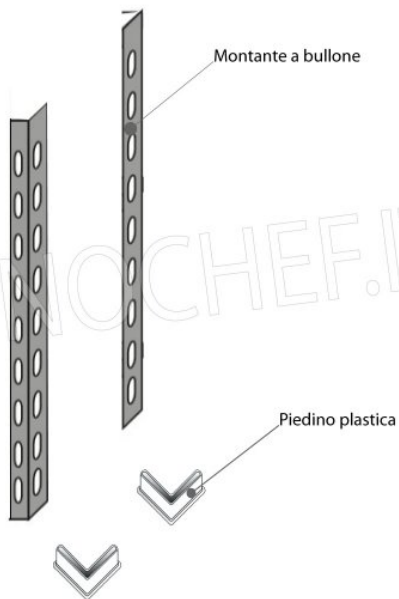

€ 113,97

VAT excluded
Shipping to be calculated

Delivery from 4 to 9 days

IP-6920050

TECHNOCHEF - Inox 304 smooth shelf for shelves, 200x50 cm, Mod.6920050

Smooth shelf for shelving in AISI 304 stainless steel with hook or bolt mounting, glossy finish, rounded edges, thickness 8/10, supplied with reinforced omega, capacity 100 Kg, dimensions 200x50 cm

H

1

5

0

Ripiano liscio

Montante a bullone

Piedino plastica

Kit 4 bulloni inox