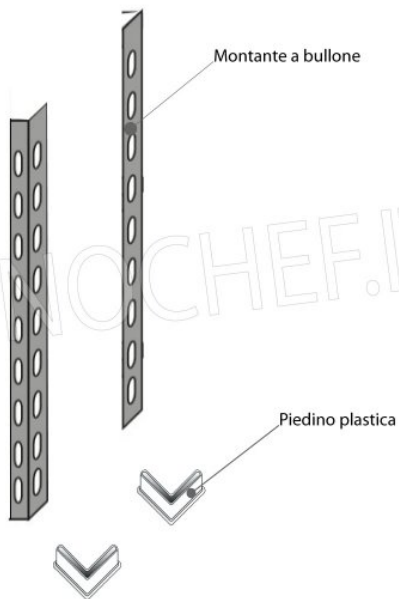

€ 100,39

VAT excluded
Shipping to be calculated

Delivery from 4 to 9 days

IP-6920040

TECHNOCHEF - Smooth Inox 304 shelf for shelves, cm 200x40, Mod.6920040

Smooth shelf for shelving in AISI 304 stainless steel with hook or bolt mounting, glossy finish, rounded edges, thickness 8/10, supplied with reinforcement omega, capacity 100 Kg, dimensions 200x40 cm

H

1

5

0

Ripiano liscio

Montante a bullone

Piedino plastica

Kit 4 bulloni inox