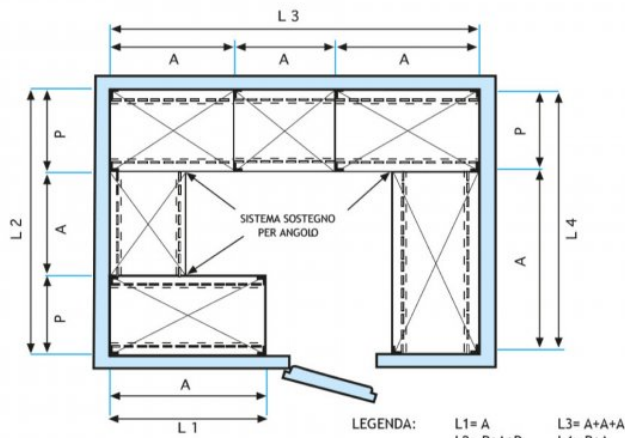

€ 88,55

VAT excluded
Shipping to be calculated

Delivery from 4 to 9 days

IP-6918040

TECHNOCHEF - Inox 304 smooth shelf for shelves, 180x40 cm, Mod.6918040

Smooth shelf for shelving in AISI 304 stainless steel with hook or bolt mounting, glossy finish, rounded edges, thickness 8/10, supplied with reinforcement omega, capacity 100 Kg, dimensions 180x40 cm

€ 100,39

VAT excluded
Shipping to be calculated

Delivery from 4 to 9 days

IP-6920040

TECHNOCHEF - Smooth Inox 304 shelf for shelves, cm 200x40, Mod.6920040

Smooth shelf for shelving in AISI 304 stainless steel with hook or bolt mounting, glossy finish, rounded edges, thickness 8/10, supplied with reinforcement omega, capacity 100 Kg, dimensions 200x40 cm

€ 111,35

VAT excluded
Shipping to be calculated

Delivery from 4 to 9 days

MODULO AGGIUNTIVO

Esempi di montaggio
Assembly examples • Exemples de l'Assemblée

SCAFFALE A BULLONE
Stainless steel bolt shelving • Étagère inox à boulons