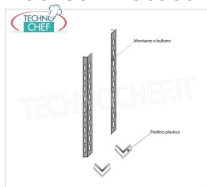

IP-97013

TECHNOCHEF - Kit for Mounting Angle Shelf, Mod.97013

Corner mounting kit in AISI 304 stainless steel, glossy finish, thickness 10/10

€ 7,21

VAT excluded
Shipping to be calculated

Delivery from 4 to 9 days

IP-96150x2+96900x2

TECHNOCHEF - Side-Shoulder for Stainless Steel 304 Bolt Shelves, Mod.96150x2 + 96900x2

Side-Shoulder composed of 2 uprights with polished 304 stainless steel bolt and plastic feet, height 1500 mm.