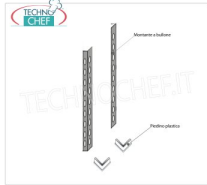

**€ 34,42**

*VAT excluded*  
**Shipping to be calculated**

**Delivery** from 4 to 9 days

IP-698030

**TECHNOCHEF - Smooth 304 stainless steel shelf for shelves, 80x30 cm, Mod.698030**

Smooth shelf for shelving in AISI 304 stainless steel for hook or bolt mounting, glossy finish, rounded edges, thickness 8/10, capacity 100 Kg, dimensions 80x30 cm

**€ 37,54**

*VAT excluded*  
**Shipping to be calculated**

**Delivery** from 4 to 9 days

IP-96150x2+96900x2

**TECHNOCHEF - Side-Shoulder for Stainless Steel 304 Bolt Shelves, Mod.96150x2 + 96900x2**

Side-Shoulder composed of 2 uprights with polished 304 stainless steel bolt and plastic feet, height 1500 mm.