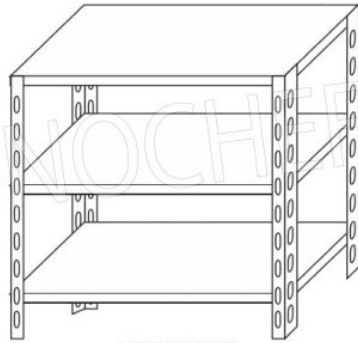

051E

ELEMENTO BASE A BULLONE
BASIC BOLT UNIT / BASIC ELEMENT À BOULON