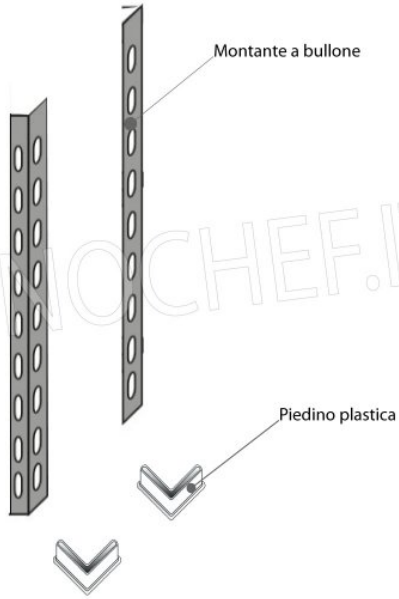

**€ 69,70**

*VAT excluded*  
**Shipping to be calculated**

**Delivery** from 4 to 9 days

IP-6920030

**TECHNOCHEF - Smooth 304 stainless steel shelf for shelves, 200x30 cm, Mod.6920030**

Smooth shelf for shelving in AISI 304 stainless steel for hook or bolt mounting, glossy finish, rounded edges, thickness 8/10, capacity 80 Kg, dimensions 200x30 cm

051E

ELEMENTO BASE A BULLONE  
 BASIC BOLT UNIT / BASIC ELEMENT À BOULON

3 RIPIANI LISCI  
 3 SMOOTH SHELVES / 3 ÉTAGÈRES PLEINES

ELEMENTO COMPONENTE A BULLONE  
ADD-ON BOLT UNIT / ÉLÉMENT MODULAIRE À BOULON

3 RIPIANI LISCI  
3 SMOOTH SHELVES / 3 ÉTAGÈRES PLEINES

MODULO AGGIUNTIVO

Ripiano liscio

TECHNOCHEF.IT

Kit 4 bulloni inox

TECHNOCHEF.IT