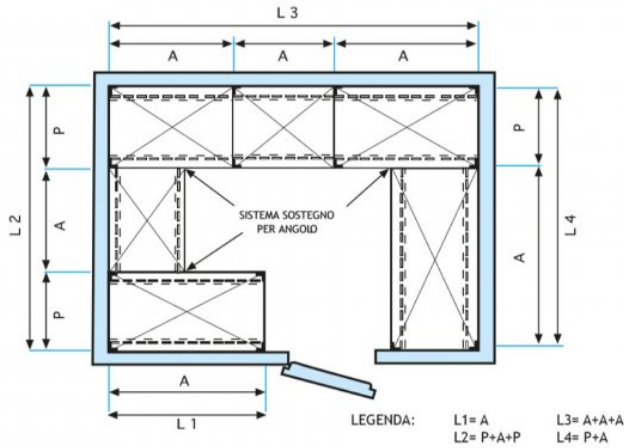

Esempi di montaggio
Assembly examples • Exemples de l'Assemblée