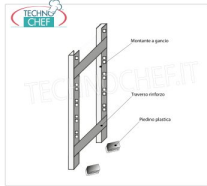

€ 90,32

VAT excluded
Shipping to be calculated

Delivery from 4 to 9 days

IP-7014050

TECHNOCHEF - 304 stainless steel shelf for shelves, 140x50 cm, Mod.7014050

Slotted shelf for shelving in AISI 304 stainless steel with hook or bolt mounting, glossy finish, rounded edges, thickness 8/10, supplied with reinforcement omega, capacity 125 kg, dimensions 140x50 cm

€ 95,14

VAT excluded
Shipping to be calculated

Delivery from 4 to 9 days

IP-97200+97005+97007

TECHNOCHEF - Side-Shoulder for Stainless Steel Hook Shelves, Mod. 97200 + 97005 + 97007

Shelf-Shelf for shelves with hook 304 stainless steel polished, thickness 20/10, composed of 2 uprights, 2 crosspieces and plastic feet, suitable for 50 cm deep shelves, dim.mm.500x25x2000h