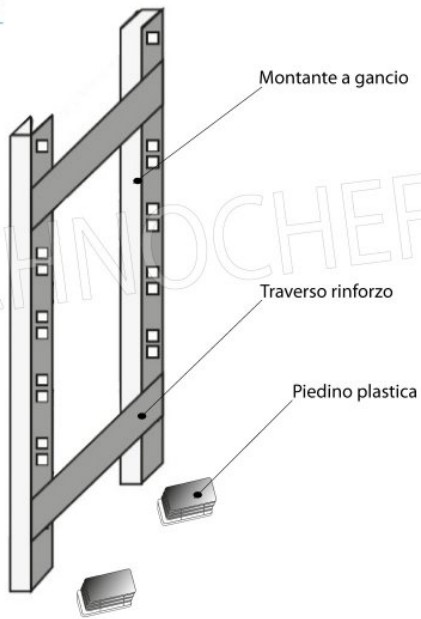

€ 120,56

VAT excluded
Shipping to be calculated

Delivery from 4 to 9 days

IP-7020050

TECHNOCHEF - 304 stainless steel shelf for shelves, 200x50 cm, Mod. 7020050

Slotted shelf for shelving in AISI 304 stainless steel with hook or bolt mounting, glossy finish, rounded edges, thickness 8/10, supplied with reinforced omega, capacity 100 Kg, dimensions 200x50 cm

€ 129,78

VAT excluded
Shipping to be calculated

Delivery from 4 to 9 days

MODULO AGGIUNTIVO

SCAFFALE A GANCIO
Stainless steel hook shelving • Étagère inox à crochet

LEGENDA: $L1 = A + (2 \times 25)$ $L3 = A + A + A + (4 \times 25)$
 $L2 = P + A + P$ $L4 = P + A + 25$

TECHNO
 CHEF

ELEMENTO COMPONENTE A GANCIO
ADD-ON HOOK UNIT / ÉLÉMENT MODULAIRE À CROCHET

4 RIPIANI ASOLATI / 4 PERFORATED SHELVES / 4 ÉTAGÈRES PERFORÉES

MODULO AGGIUNTIVO

Ripiano asolato

Croce stabilizzatrice