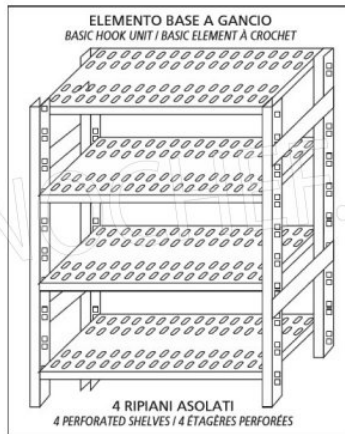

LEGENDA: $L1 = A + (2 \times 25)$ $L3 = A + A + A + (4 \times 25)$
 $L2 = P + A + P$ $L4 = P + A + 25$

TECHNO
CHEF