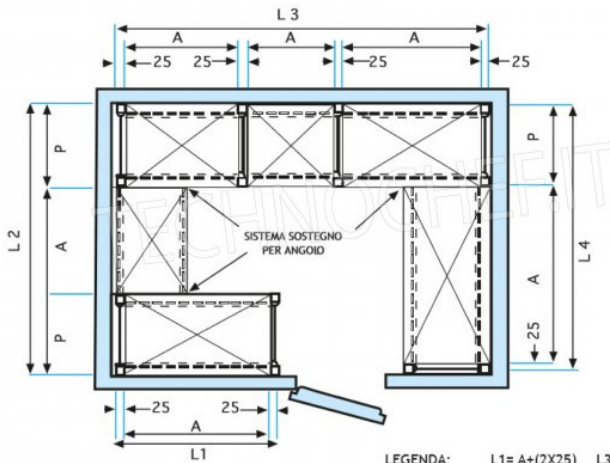

LEGENDA: $L1 = A + (2 \times 25)$ $L3 = A + A + A + (4 \times 25)$
 $L2 = P + A + P$ $L4 = P + A + 25$

TECHNO
CHEF