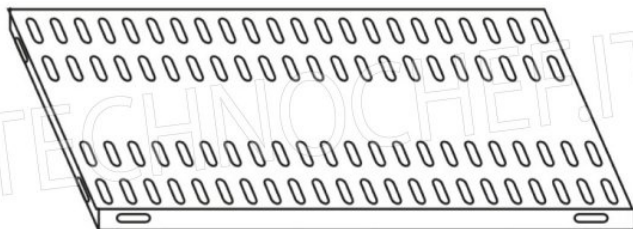

Ripiano asolato