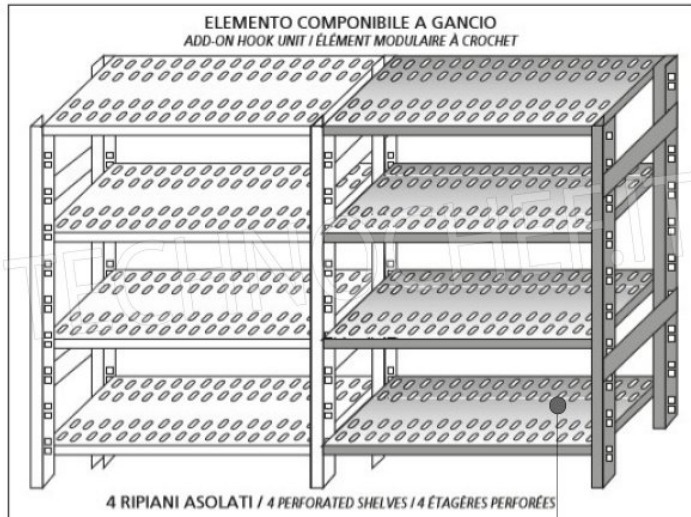

ELEMENTO COMPONENTE A GANCIO
ADD-ON HOOK UNIT / ÉLÉMENT MODULAIRE À CROCHET

4 RIPIANI ASOLATI / 4 PERFORATED SHELVES / 4 ÉTAGÈRES PERFORÉES

MODULO AGGIUNTIVO