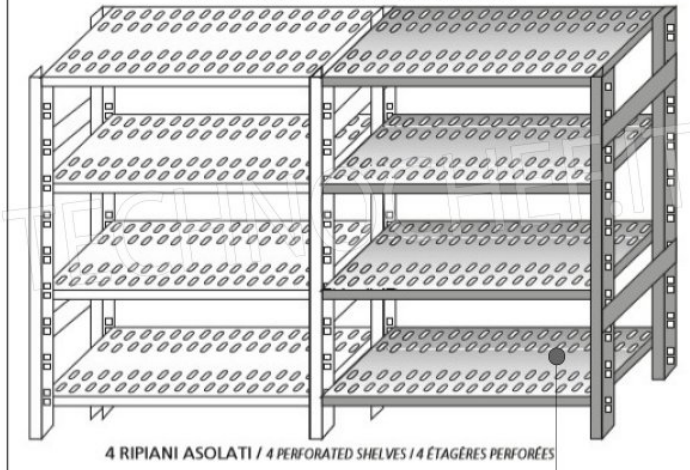

ELEMENTO COMPONENTE A GANCIO
ADD-ON HOOK UNIT / ÉLÉMENT MODULAIRE À CROCHET

4 RIPIANI ASOLATI / 4 PERFORATED SHELVES / 4 ÉTAGÈRES PERFORÉES

MODULO AGGIUNTIVO