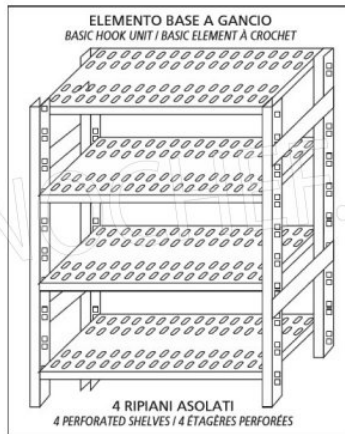

LEGENDA: L1= A+(2X25) L3= A+A+A + (4X25)
L2= P+A+P L4= P+A+25

TECHNO
CHEF