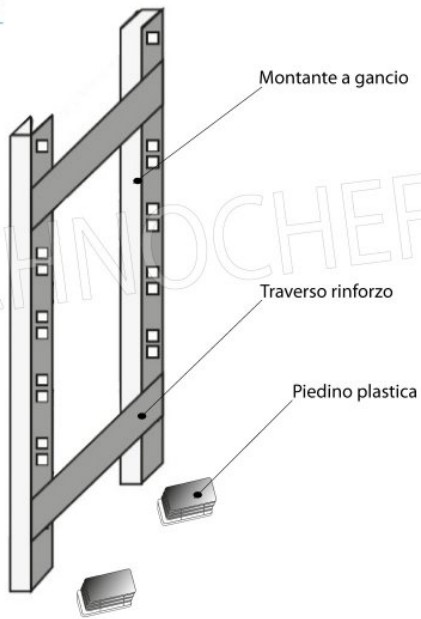

**€ 104,34**

*VAT excluded*  
**Shipping to be calculated**

**Delivery** from 4 to 9 days

**IP-7020040**

**TECHNOCHEF - 304 stainless steel shelf for shelves, cm 200x40, Mod. 7020040**

Slotted shelf for shelving in AISI 304 stainless steel with hook or bolt mounting, glossy finish, rounded edges, thickness 8/10, supplied with reinforcement omega, capacity 100 Kg, dimensions 200x40 cm

**€ 113,97**

*VAT excluded*  
**Shipping to be calculated**

**Delivery** from 4 to 9 days

MODULO AGGIUNTIVO

SCAFFALE A GANCIO  
*Stainless steel hook shelving • Étagère inox à crochet*

LEGENDA: L1= A+(2X25) L3= A+A+A + (4X25)  
 L2= P+A+P L4= P+A+25

TECHNO  
 CHEF

ELEMENTO COMPONENTE A GANCIO  
ADD-ON HOOK UNIT / ÉLÉMENT MODULAIRE À CROCHET

4 RIPIANI ASOLATI / 4 PERFORATED SHELVES / 4 ÉTAGÈRES PERFORÉES

MODULO AGGIUNTIVO

Ripiano asolato

Croce stabilizzatrice