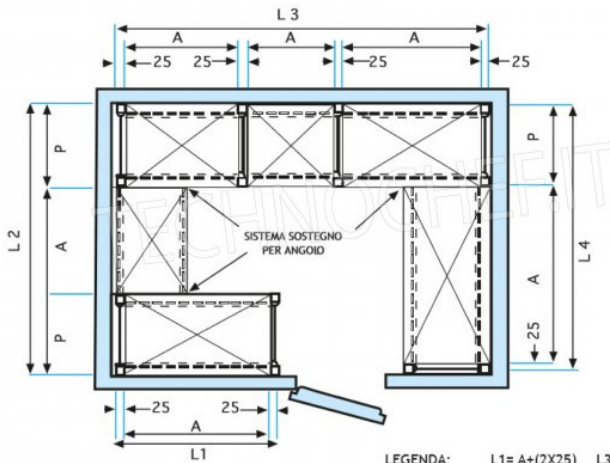

LEGENDA: L1= A+(2X25) L3= A+A+A + (4X25)
L2= P+A+P L4= P+A+25

TECHNO
CHEF