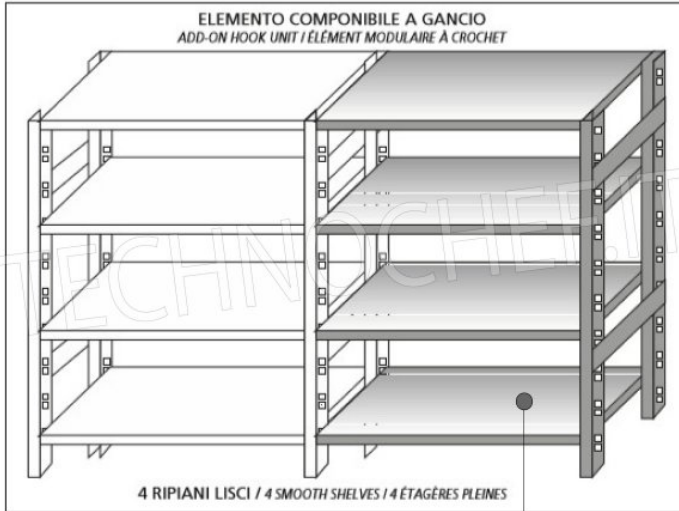

ELEMENTO COMPONIBILE A GANCIO
ADD-ON HOOK UNIT / ÉLÉMENT MODULAIRE À CROCHET

4 RIPIANI LISCI / 4 SMOOTH SHELVES / 4 ÉTAGÈRES PLEINES

MODULO AGGIUNTIVO