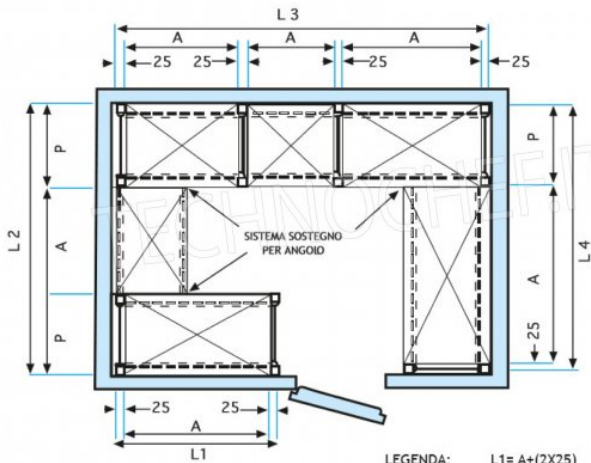

LEGENDA: $L1 = A + (2 \times 25)$ $L3 = A + A + A + (4 \times 25)$
 $L2 = P + A + P$ $L4 = P + A + 25$

002H