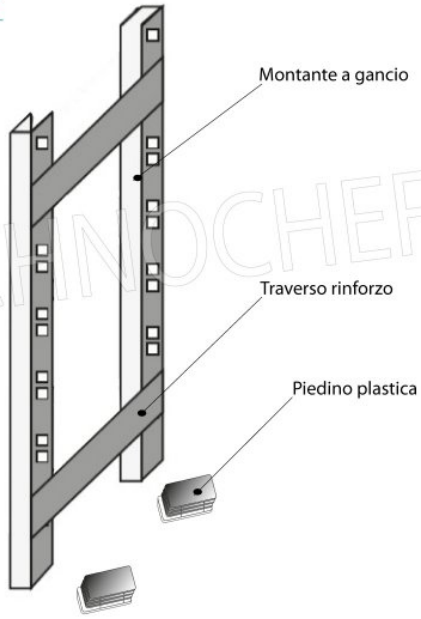

€ 113,97

VAT excluded
Shipping to be calculated

Delivery from 4 to 9 days

IP-6920050

TECHNOCHEF - Inox 304 smooth shelf for shelves, 200x50 cm, Mod.6920050

Smooth shelf for shelving in AISI 304 stainless steel with hook or bolt mounting, glossy finish, rounded edges, thickness 8/10, supplied with reinforced omega, capacity 100 Kg, dimensions 200x50 cm

€ 127,14

VAT excluded
Shipping to be calculated

Delivery from 4 to 9 days

MODULO AGGIUNTIVO

SCAFFALE A GANCIO
Stainless steel hook shelving • Étagère inox à crochet

LEGENDA: $L1 = A + (2 \times 25)$ $L3 = A + A + A + (4 \times 25)$
 $L2 = P + A + P$ $L4 = P + A + 25$

002H

ELEMENTO COMPONIBILE A GANCIO
ADD-ON HOOK UNIT / ÉLÉMENT MODULAIRE À CROCHET

4 RIPIANI LISCI / 4 SMOOTH SHELVES / 4 ÉTAGÈRES PLEINES

MODULO AGGIUNTIVO

Ripiano liscio

Croce stabilizzatrice