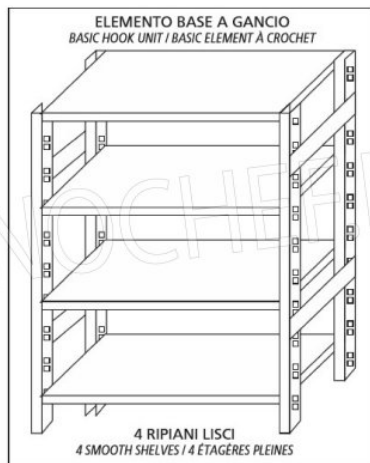

LEGENDA: $L1 = A + (2 \times 25)$ $L3 = A + A + A + (4 \times 25)$
 $L2 = P + A + P$ $L4 = P + A + 25$

002H