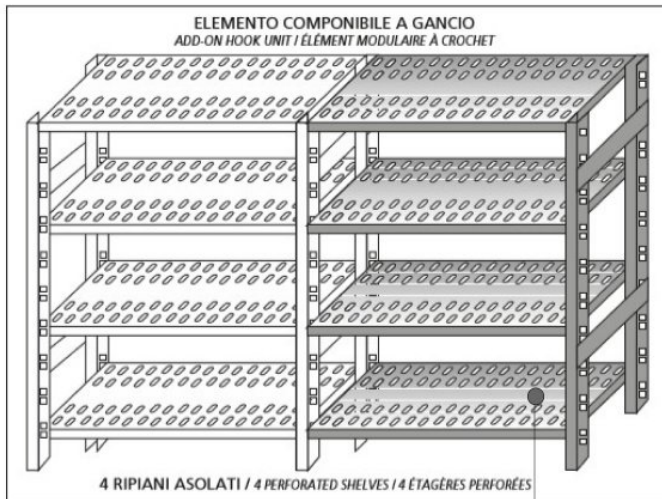

MODULO AGGIUNTIVO