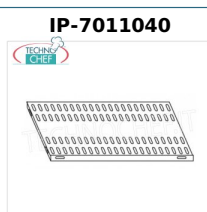

TECHNOCHEF - 304 stainless steel shelf for shelves, 110x40 cm, Mod.7011040
Slotted shelf for shelving in AISI 304 stainless steel with hook or bolt mounting, glossy finish, rounded edges, thickness 8/10, supplied with reinforced omega, capacity 125 kg, dimensions 110x40 cm

€ 69,06
VAT excluded
Shipping to be calculated
Delivery from 4 to 9 days