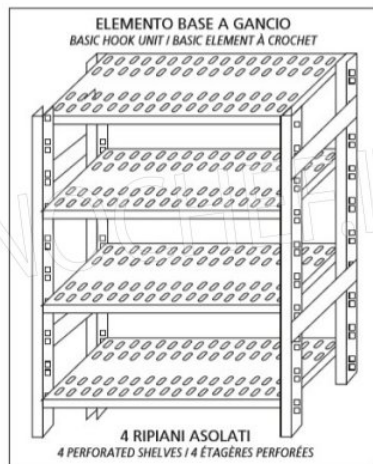

LEGENDA: $L_1 = A + (2 \times 25)$ $L_3 = A + A + A + (4 \times 25)$
 $L_2 = P + A + P$ $L_4 = P + A + P$

E

1

8

0