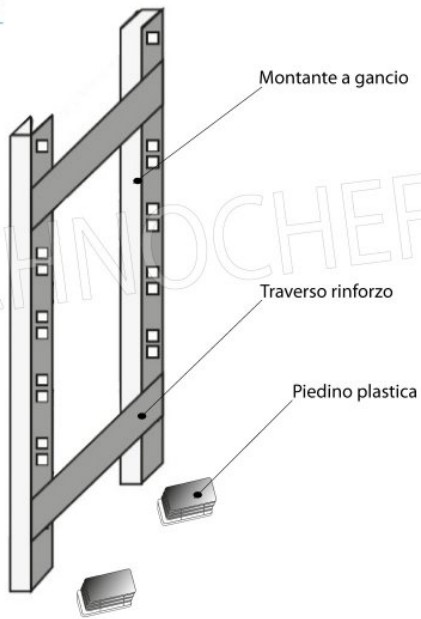

**€ 104,34**

*VAT excluded*  
**Shipping to be calculated**

**Delivery** from 4 to 9 days

**IP-7020040**

**TECHNOCHEF - 304 stainless steel shelf for shelves, cm 200x40, Mod. 7020040**

Slotted shelf for shelving in AISI 304 stainless steel with hook or bolt mounting, glossy finish, rounded edges, thickness 8/10, supplied with reinforcement omega, capacity 100 Kg, dimensions 200x40 cm

**€ 113,97**

*VAT excluded*  
**Shipping to be calculated**

**Delivery** from 4 to 9 days

MODULO AGGIUNTIVO

**SCAFFALE A GANCIO**  
*Stainless steel hook shelving • Étagère inox à crochet*

LEGENDA:  $L_1 = A + (2 \times 25)$   $L_3 = A + A + A + (4 \times 25)$   
 $L_2 = P + A + P$   $L_4 = P + A + P$

**E**

**1**

**8**

**0**

MODULO AGGIUNTIVO

Ripiano asolato

Croce stabilizzatrice