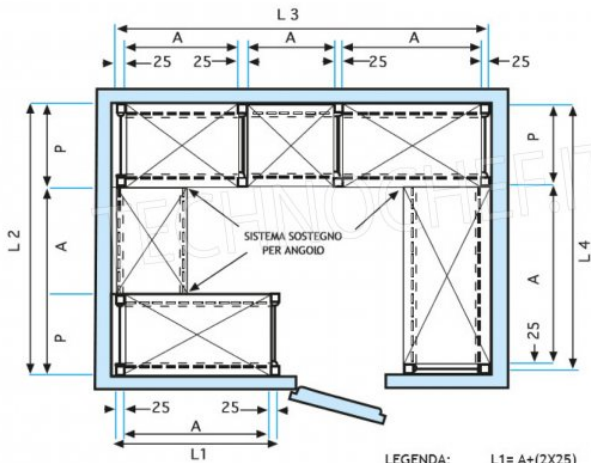

LEGENDA: $L_1 = A + (2 \times 25)$ $L_3 = A + A + A + (4 \times 25)$
 $L_2 = P + A + P$ $L_4 = P + A + P$

E

1

8

0