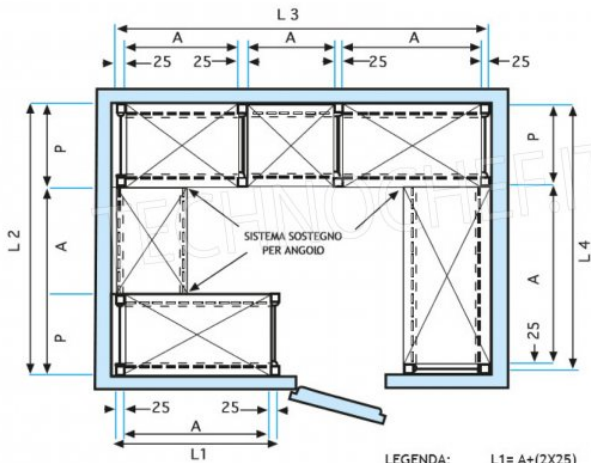

LEGENDA: $L1 = A + (2 \times 25)$ $L3 = A + A + A + (4 \times 25)$
 $L2 = P + A + P$ $L4 = P + A + 25$

E

1

0