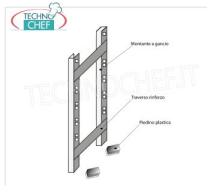

**€ 62,87**

*VAT excluded*  
**Shipping to be calculated**

**Delivery** from 4 to 9 days

**IP-6918030**

**TECHNOCHEF - Smooth 304 stainless steel shelf for shelf, 180x30 cm, Mod.6918030**

Smooth shelf for shelving in AISI 304 stainless steel for hook or bolt mounting, glossy finish, rounded edges, thickness 8/10, capacity 80 Kg, dimensions 180x30 cm

**€ 69,70**

*VAT excluded*  
**Shipping to be calculated**

**Delivery** from 4 to 9 days

**IP-6920030**

**TECHNOCHEF - Smooth 304 stainless steel shelf for shelves, 200x30 cm, Mod.6920030**

Smooth shelf for shelving in AISI 304 stainless steel for hook or bolt mounting, glossy finish, rounded edges, thickness 8/10, capacity 80 Kg, dimensions 200x30 cm

**€ 76,72**

*VAT excluded*  
**Shipping to be calculated**

**Delivery** from 4 to 9 days

**IP-97180+97003+97007**

**TECHNOCHEF - Side-Shoulder for Inox Hook Shelves, Mod.97180 + 97003 + 97007**

Shelf-Shelf for shelves with hook 304 stainless steel polished, thickness 20/10, composed of 2 uprights, 2 crosspieces and plastic feet, suitable for 30 cm deep shelves, dim.mm.300x25x1800h