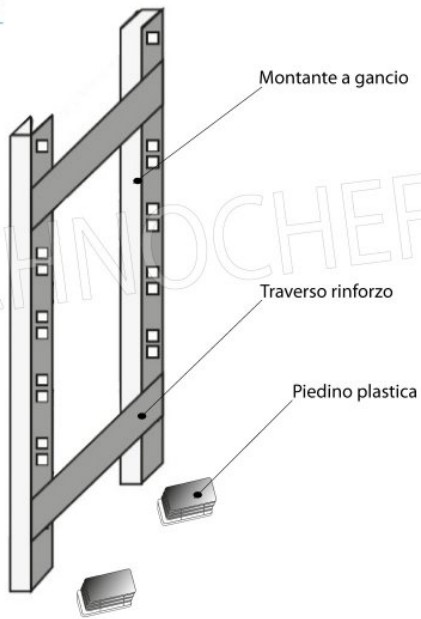

**€ 76,72**

*VAT excluded*  
**Shipping to be calculated**

**Delivery** from 4 to 9 days

**IP-97180+97003+97007**

**TECHNOCHEF - Side-Shoulder for Inox Hook Shelves, Mod.97180 + 97003 + 97007**

Shelf-Shelf for shelves with hook 304 stainless steel polished, thickness 20/10, composed of 2 uprights, 2 crosspieces and plastic feet, suitable for 30 cm deep shelves, dim.mm.300x25x1800h

**€ 95,50**

*VAT excluded*  
**Shipping to be calculated**

**Delivery** from 4 to 9 days

MODULO AGGIUNTIVO

**SCAFFALE A GANCIO**  
*Stainless steel hook shelving • Étagère inox à crochet*

LEGENDA:  $L1 = A + (2 \times 25)$   $L3 = A + A + A + (4 \times 25)$   
 $L2 = P + A + P$   $L4 = P + A + 25$

**E**

**1**

**0**

ELEMENTO COMPONIBILE A GANCIO  
ADD-ON HOOK UNIT / ÉLÉMENT MODULAIRE À CROCHET

4 RIPIANI LISCI / 4 SMOOTH SHELVES / 4 ÉTAGÈRES PLEINES

MODULO AGGIUNTIVO

Ripiano liscio

Croce stabilizzatrice