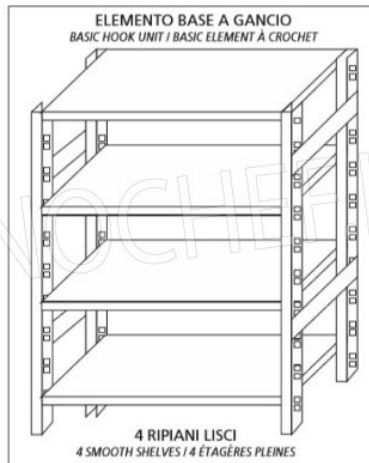

LEGENDA: $L1 = A + (2 \times 25)$ $L3 = A + A + A + (4 \times 25)$
 $L2 = P + A + P$ $L4 = P + A + 25$

E

1

0