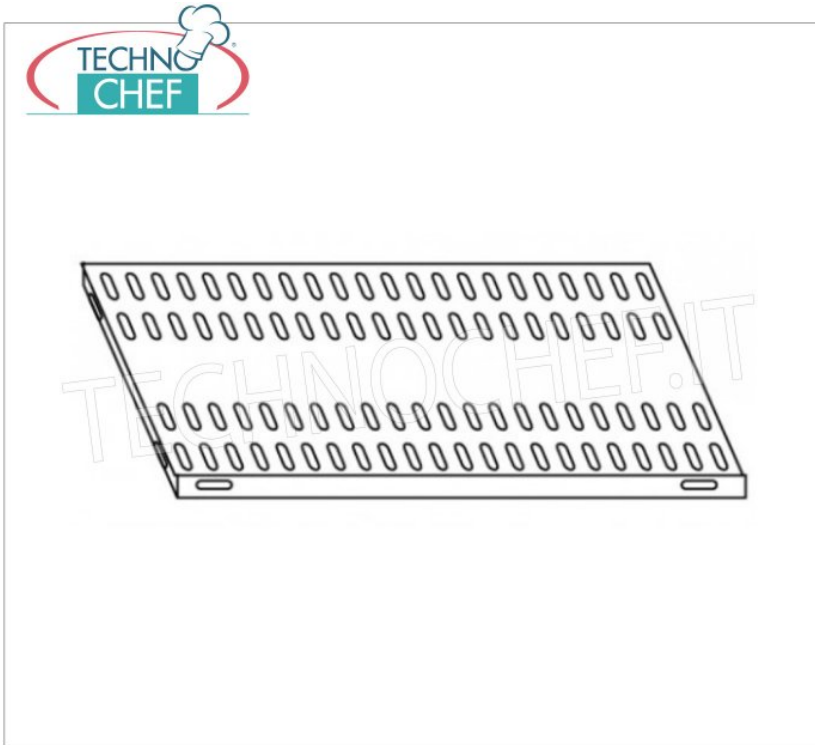

Services and Technologies for professional catering since 1973

| CODE | DESCRIPTION | PRICE/DELIVERY |
|-------------------|--|--|
| IP-7020060 | Slotted shelf for shelving in AISI 304 stainless steel with hook or bolt mounting, glossy finish, rounded edges, thickness 8/10, supplied with reinforced omega, capacity 100 Kg, dimensions 200x60 cm | € 149,33 <i>VAT excluded</i> Shipping to be calculated Delivery from 4 to 9 days |

PROFESSIONAL DESCRIPTION

TECHNICAL CARD

| CODE/PICTURES | DESCRIPTION | PRICE/DELIVERY |
|---------------|-------------|----------------|
|---------------|-------------|----------------|

IP-B3706060B

TECHNOCHEF - Stainless steel shelf, module with 3 slotted shelves, 60 cm deep, 150 cm high.

TECHNOCHEF - Stainless steel shelf, module with 4 slotted shelves, 60 cm deep, 180 cm high.

Polished 304 stainless steel shelving with 4 slotted shelves, overall capacity 4x135 kg, bolt mounting, 60x60x180h cm module

€ 330,24
VAT excluded
Shipping to be calculated
Delivery from 8 to 15 days

IP-4706060B

TECHNOCHEF - Stainless steel shelf, module with 4 slotted shelves, 60 cm deep, 200 cm high.
Polished 304 stainless steel shelving with 4 slotted shelves, overall capacity 4x135 kg, bolt mounting, 60x60x200h cm module