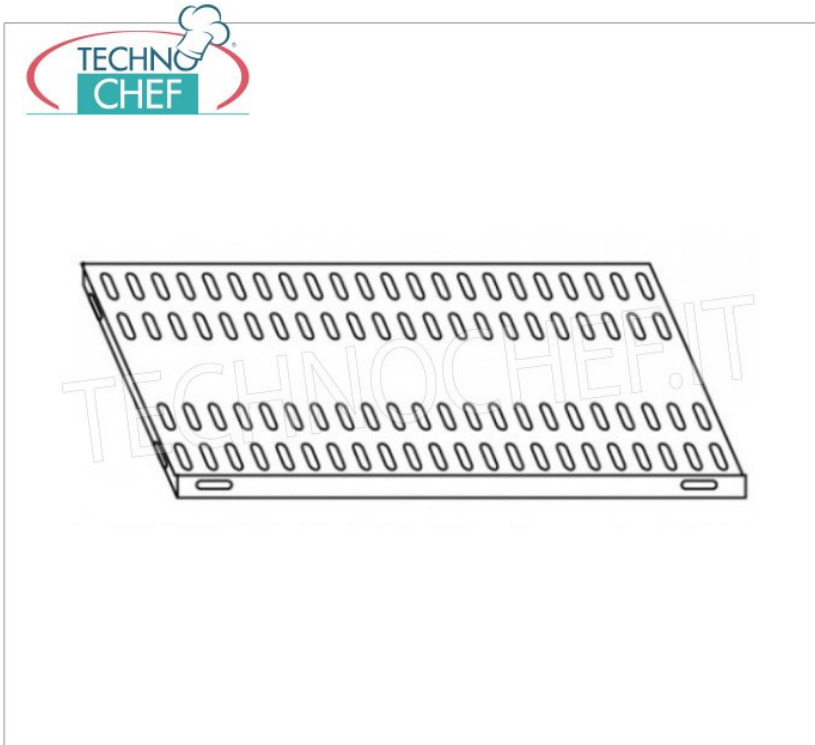

Services and Technologies for professional catering since 1973

CODE	DESCRIPTION	PRICE/DELIVERY
IP-7018060	Slotted shelf for shelving in AISI 304 stainless steel with hook or bolt mounting, glossy finish, rounded edges, thickness 8/10, supplied with reinforcement omega, capacity 100 Kg, dimensions 180x60 cm	€ 134,14 <i>VAT excluded</i> Shipping to be calculated Delivery from 4 to 9 days

PROFESSIONAL DESCRIPTION

TECHNICAL CARD

CODE/PICTURES	DESCRIPTION	PRICE/DELIVERY
---------------	-------------	----------------

IP-B3706060B

TECHNOCHEF - Stainless steel shelf, module with 3 slotted shelves, 60 cm deep, 150 cm high.
Polished 304 stainless steel shelving with 3 slotted shelves, overall capacity 3x135 kg, bolt mounting, 60x60x150h cm module

€ 259,24
VAT excluded
Shipping to be calculated
Delivery from 8 to 15 days

IP-184706060B

TECHNOCHEF - Stainless steel shelf, module with 4 slotted shelves, 60 cm deep, 180 cm high.
Polished 304 stainless steel shelving with 4 slotted shelves, overall capacity 4x135 kg, bolt mounting, 60x60x180h cm module

€ 330,24
VAT excluded
Shipping to be calculated
Delivery from 8 to 15 days

IP-4706060B

TECHNOCHEF - Stainless steel shelf, module with 4 slotted shelves, 60 cm deep, 200 cm high.
Polished 304 stainless steel shelving with 4 slotted shelves, overall capacity 4x135 kg, bolt mounting, 60x60x200h cm module