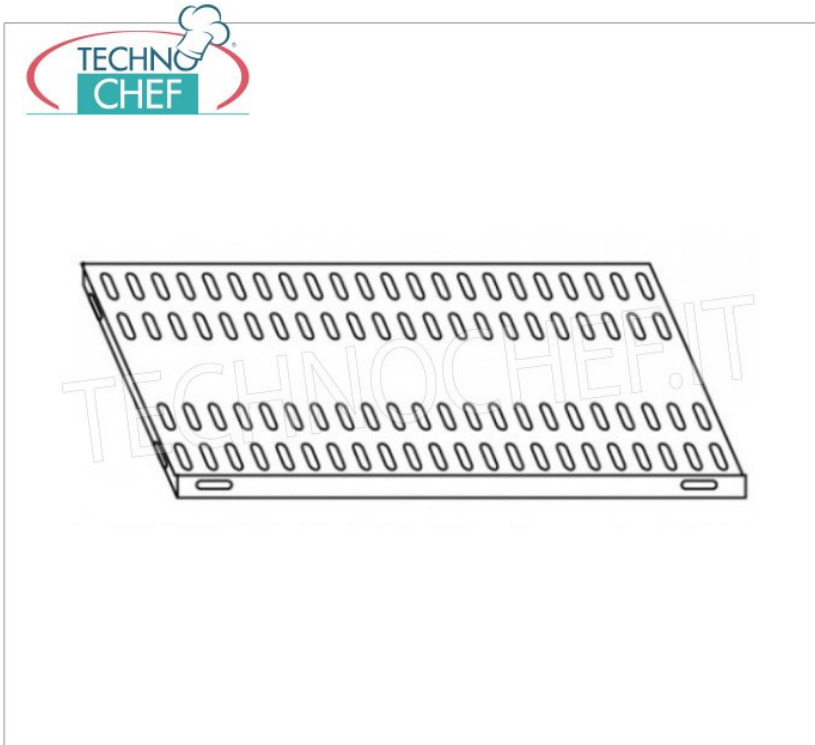

Services and Technologies for professional catering since 1973

CODE	DESCRIPTION	PRICE/DELIVERY
<b>IP-7020050</b>	Slotted shelf for shelving in AISI 304 stainless steel with hook or bolt mounting, glossy finish, rounded edges, thickness 8/10, supplied with reinforced omega, capacity 100 Kg, dimensions 200x50 cm	<b>€ 129,78</b> <i>VAT excluded</i> <b>Shipping to be calculated</b> <b>Delivery</b> from 4 to 9 days

PROFESSIONAL DESCRIPTION

TECHNICAL CARD

CODE/PICTURES	DESCRIPTION	PRICE/DELIVERY
---------------	-------------	----------------

**IP-B3706050B**

**TECHNOCHEF - Stainless steel shelf, module with 3 slotted shelves, 50 cm deep, 150 cm high.**  
Polished 304 stainless steel shelving with 3 slotted shelves, overall capacity 3x135 kg, bolt mounting, 60x50x150h cm module

**€ 237,09**  
*VAT excluded*  
**Shipping to be calculated**  
**Delivery** from 8 to 15 days

**IP-184706050B**

**TECHNOCHEF - Stainless steel shelf, module with 4 slotted shelves, 50 cm deep, 180 cm high.**  
Polished 304 stainless steel shelving with 4 slotted shelves, overall capacity 4x135 kg, bolt mounting, 60x50x180h cm module

**€ 301,02**  
*VAT excluded*  
**Shipping to be calculated**  
**Delivery** from 8 to 15 days

**IP-4706050B**

**TECHNOCHEF - Stainless steel shelf, module with 4 slotted shelves, 50 cm deep, 200 cm high.**  
Polished 304 stainless steel shelving with 4 slotted shelves, overall capacity 4x135 kg, bolt mounting, 60x50x200h cm module