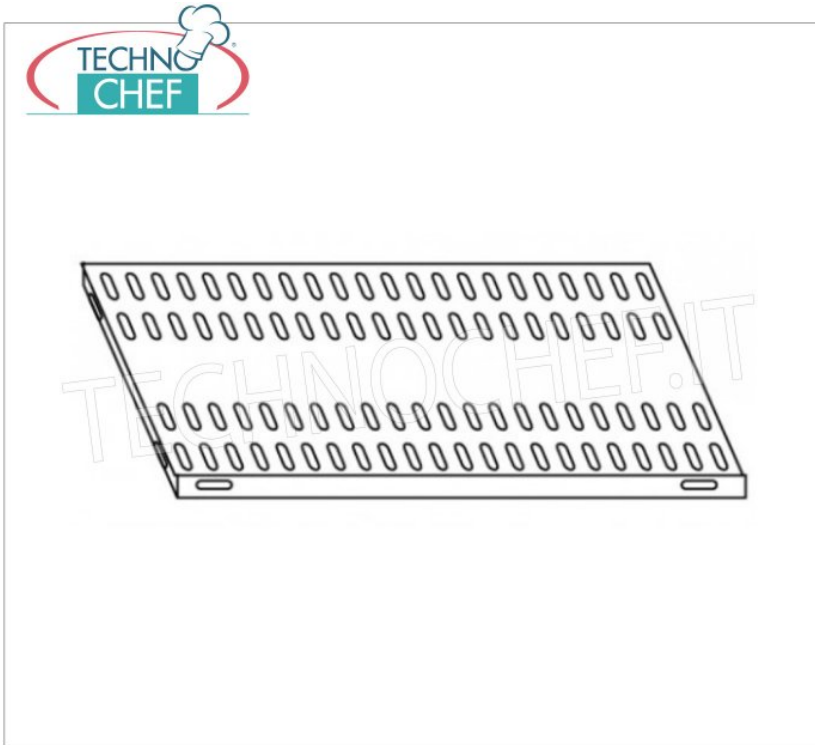

Services and Technologies for professional catering since 1973

CODE	DESCRIPTION	PRICE/DELIVERY
IP-7014050	Slotted shelf for shelving in AISI 304 stainless steel with hook or bolt mounting, glossy finish, rounded edges, thickness 8/10, supplied with reinforcement omega, capacity 125 kg, dimensions 140x50 cm	€ 95,14 <i>VAT excluded</i> Shipping to be calculated Delivery from 4 to 9 days

PROFESSIONAL DESCRIPTION

TECHNICAL CARD

CODE/PICTURES	DESCRIPTION	PRICE/DELIVERY
---------------	-------------	----------------

IP-B3706050B

TECHNOCHEF - Stainless steel shelf, module with 3 slotted shelves, 50 cm deep, 150 cm high.
Polished 304 stainless steel shelving with 3 slotted shelves, overall capacity 3x135 kg, bolt mounting, 60x50x150h cm module

€ 237,09
VAT excluded
Shipping to be calculated
Delivery from 8 to 15 days

IP-184706050B

TECHNOCHEF - Stainless steel shelf, module with 4 slotted shelves, 50 cm deep, 180 cm high.
Polished 304 stainless steel shelving with 4 slotted shelves, overall capacity 4x135 kg, bolt mounting, 60x50x180h cm module

€ 301,02
VAT excluded
Shipping to be calculated
Delivery from 8 to 15 days

IP-4706050B

TECHNOCHEF - Stainless steel shelf, module with 4 slotted shelves, 50 cm deep, 200 cm high.
Polished 304 stainless steel shelving with 4 slotted shelves, overall capacity 4x135 kg, bolt mounting, 60x50x200h cm module