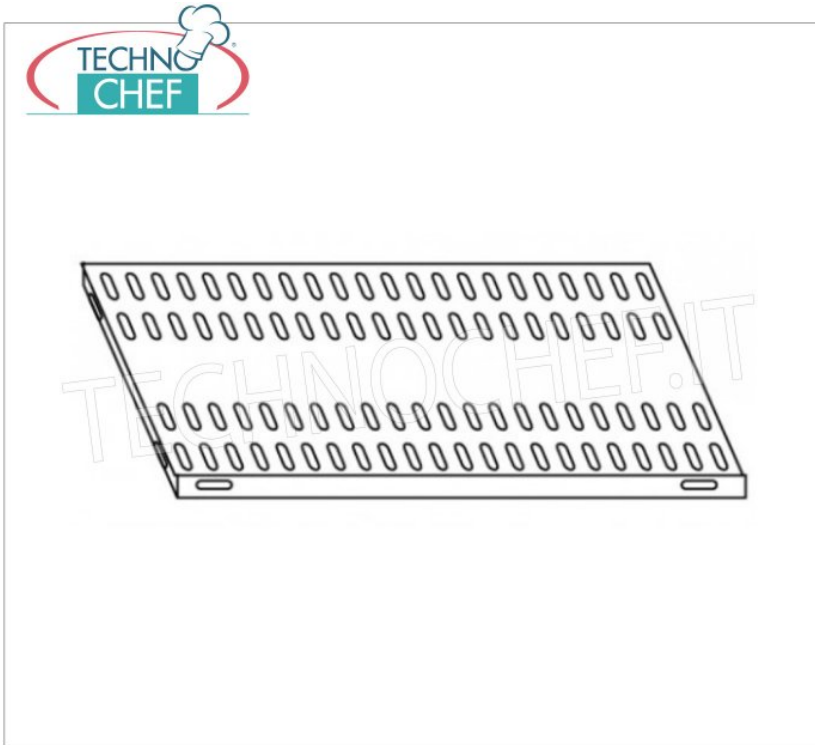

Services and Technologies for professional catering since 1973

CODE	DESCRIPTION	PRICE/DELIVERY
IP-707050	Slotted shelf for shelving in AISI 304 stainless steel with hook or bolt mounting, glossy finish, rounded edges, thickness 8/10, supplied with reinforcement omega, capacity Kg 135, dimensions 70x50 cm	€ 57,10 <i>VAT excluded</i> Shipping to be calculated Delivery from 4 to 9 days

PROFESSIONAL DESCRIPTION

TECHNICAL CARD

CODE/PICTURES	DESCRIPTION	PRICE/DELIVERY
---------------	-------------	----------------

IP-B3706050B

TECHNOCHEF - Stainless steel shelf, module with 3 slotted shelves, 50 cm deep, 150 cm high.

TECHNOCHEF - Stainless steel shelf, module with 4 slotted shelves, 50 cm deep, 180 cm high.

Polished 304 stainless steel shelving with 4 slotted shelves, overall capacity 4x135 kg, bolt mounting, 60x50x180h cm module

€ 301,02

VAT excluded
Shipping to be calculated

Delivery from 8 to 15 days

IP-4706050B

TECHNOCHEF - Stainless steel shelf, module with 4 slotted shelves, 50 cm deep, 200 cm high.
Polished 304 stainless steel shelving with 4 slotted shelves, overall capacity 4x135 kg, bolt mounting, 60x50x200h cm module