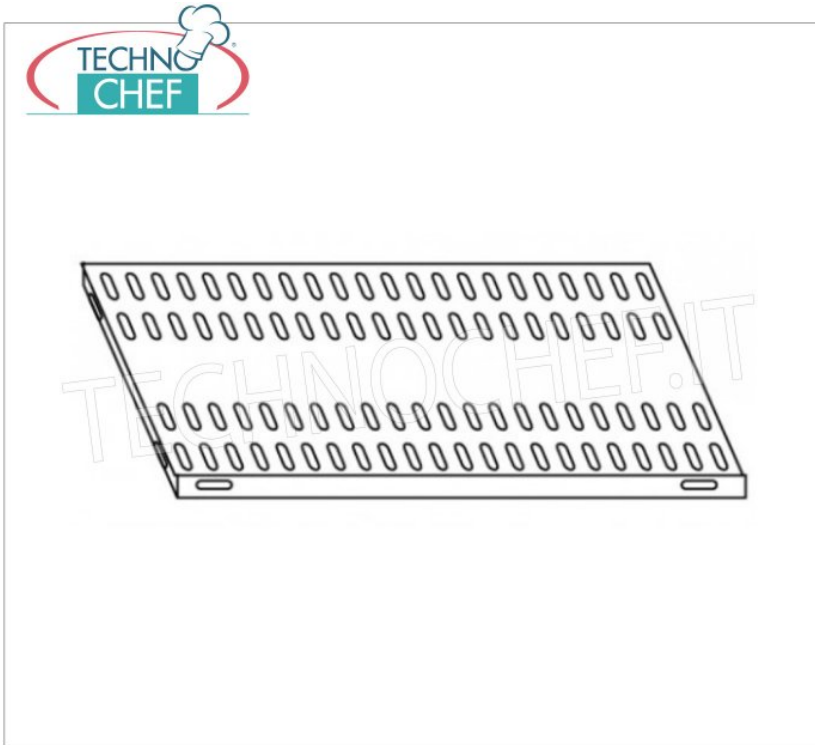

Services and Technologies for professional catering since 1973

CODE	DESCRIPTION	PRICE/DELIVERY
<b>IP-7012040</b>	Slotted shelf for shelving in AISI 304 stainless steel with hook or bolt mounting, glossy finish, rounded edges, thickness 8/10, supplied with reinforced omega, capacity 125 kg, dimensions 120x40 cm	<b>€ 73,21</b> <i>VAT excluded</i> <b>Shipping to be calculated</b> <b>Delivery</b> from 4 to 9 days

PROFESSIONAL DESCRIPTION

TECHNICAL CARD

CODE/PICTURES	DESCRIPTION	PRICE/DELIVERY
---------------	-------------	----------------

**IP-B3706040B**

**TECHNOCHEF - Stainless steel shelf, module with 3 slotted shelves, 40 cm deep, 150 cm high.**

**IP-184706040B**

**TECHNOCHEF - Stainless steel shelf, module with 4 slotted shelves, 40 cm deep, 180 cm high.**

Polished 304 stainless steel shelving with 4 slotted shelves, overall capacity 4x135 kg, bolt mounting, 60x40x180h cm module

**€ 287,26**

*VAT excluded*  
**Shipping to be calculated**

**Delivery** from 8 to 15 days

**IP-4706040B**

**TECHNOCHEF - Stainless steel shelf, module with 4 slotted shelves, 40 cm deep, 200 cm high.**  
Polished 304 stainless steel shelving with 4 slotted shelves, overall capacity 4x135 kg, bolt mounting, 60x40x200h cm module