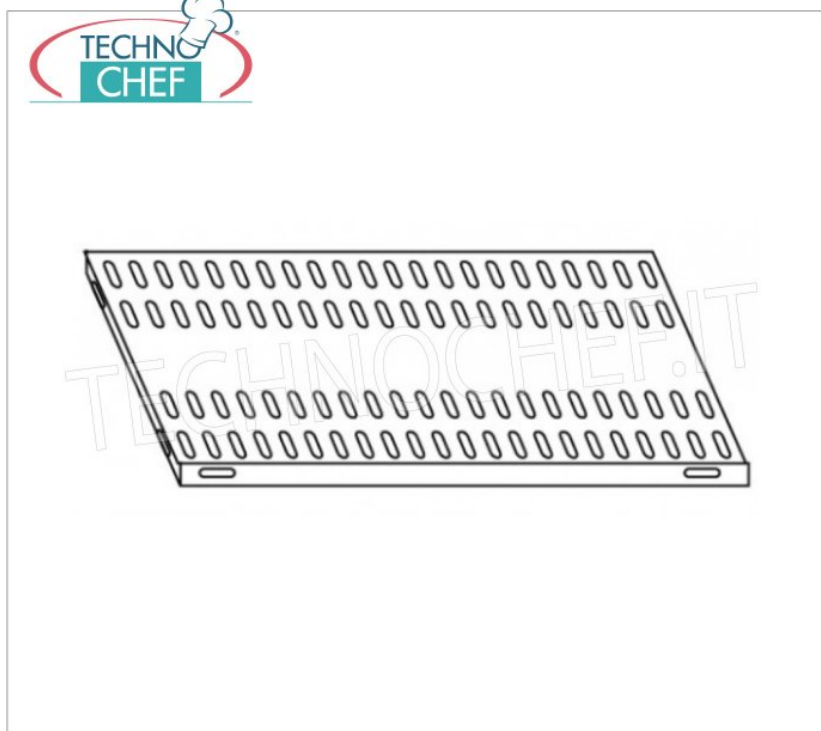

Services and Technologies for professional catering since 1973

| CODE             | DESCRIPTION  | PRICE/DELIVERY  |
|------------------|--|---|
| <b>IP-707040</b> | Slotted shelf for shelving in AISI 304 stainless steel with hook or bolt mounting, glossy finish, rounded edges, thickness 8/10, supplied with reinforcement omega, capacity Kg 135, dimensions 70x40 cm | <b>€ 50,03</b><br><i>VAT excluded</i><br><b>Shipping to be calculated</b><br><b>Delivery</b> from 4 to 9 days |

**TECHNOCHEF - Stainless steel shelf, module with 3 slotted shelves, 40 cm deep, 150 cm high.**  
Polished 304 stainless steel shelving with 3 slotted shelves, overall capacity 3x135 kg, bolt mounting, 60x40x150h cm module

**€ 226,68**

*VAT excluded*  
**Shipping to be calculated**  
**Delivery** from 8 to 15 days

**IP-184706040B**

**TECHNOCHEF - Stainless steel shelf, module with 4 slotted shelves, 40 cm deep, 180 cm high.**  
Polished 304 stainless steel shelving with 4 slotted shelves, overall capacity 4x135 kg, bolt mounting, 60x40x180h cm module

**€ 287,26**

*VAT excluded*  
**Shipping to be calculated**  
**Delivery** from 8 to 15 days

**IP-4706040B**

**TECHNOCHEF - Stainless steel shelf, module with 4 slotted shelves, 40 cm deep, 200 cm high.**  
Polished 304 stainless steel shelving with 4 slotted shelves, overall capacity 4x135 kg, bolt mounting, 60x40x200h cm module