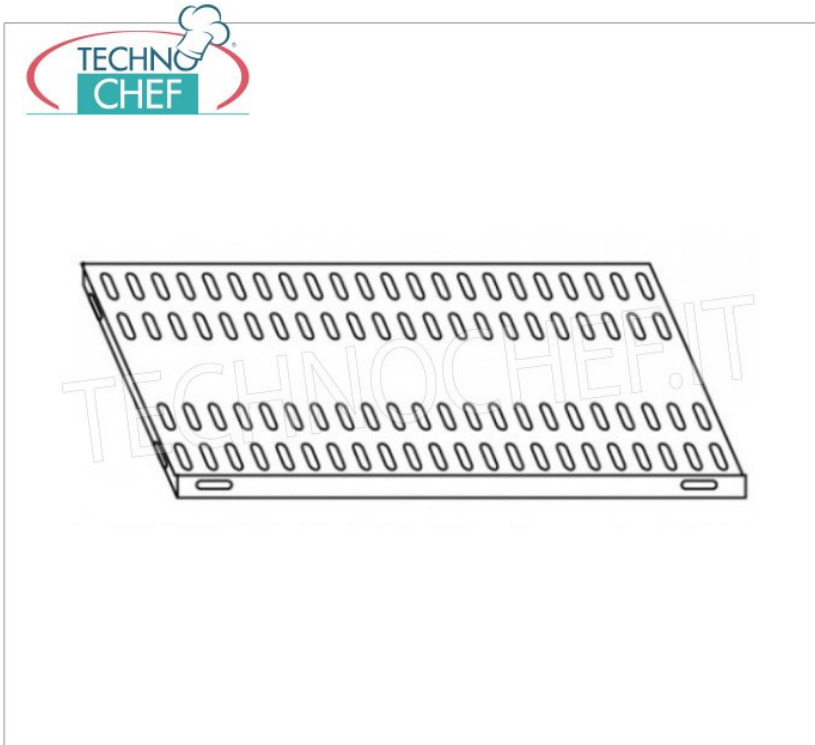

Services and Technologies for professional catering since 1973

| CODE              | DESCRIPTION   | PRICE/DELIVERY  |
|-------------------|---|---|
| <b>IP-7020030</b> | Slotted shelf for shelving in AISI 304 stainless steel with hook or bolt mounting, glossy finish, rounded edges, thickness 8/10, capacity 80 Kg, dimensions 200x30 cm | <b>€ 80,66</b><br><i>VAT excluded</i><br><b>Shipping to be calculated</b><br><b>Delivery</b> from 4 to 9 days |

**TECHNOCHEF - Stainless steel shelf, module with 3 slotted shelves, 30 cm deep, 150 cm high.**

Polished 304 stainless steel modular shelving with 3 slotted shelves, overall capacity 3x100 kg, bolt mounting, 60x30x150h cm module

**€ 185,01**

*VAT excluded*  
**Shipping to be calculated**

**Delivery** from 8 to 15 days

**IP-184706030B**

**TECHNOCHEF - Stainless steel shelf, module with 4 slotted shelves, 30 cm deep, 180 cm high.**