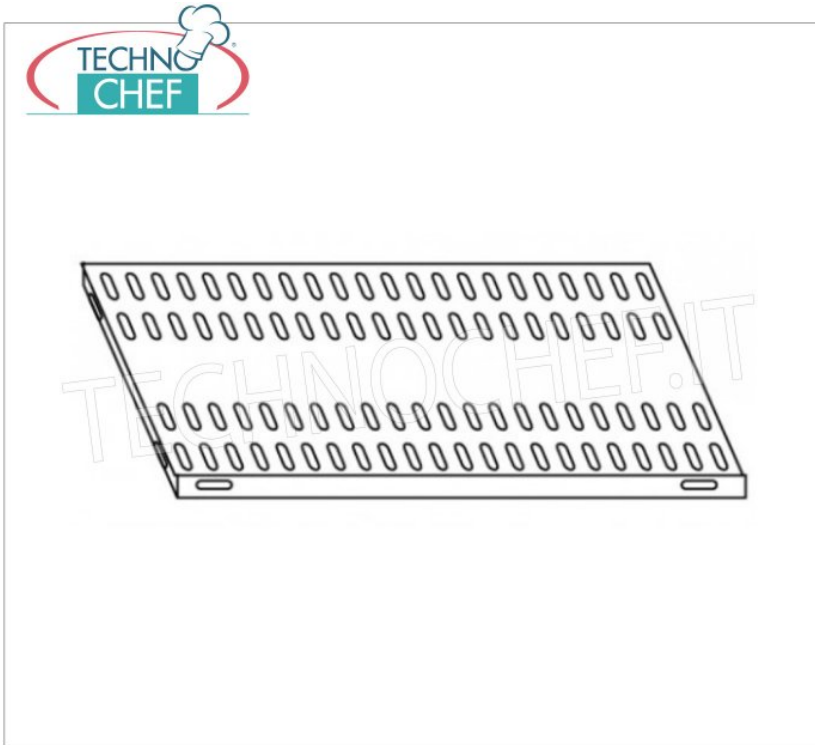

Services and Technologies for professional catering since 1973

| CODE              | DESCRIPTION  | PRICE/DELIVERY  |
|-------------------|--|---|
| <b>IP-7012030</b> | Slotted shelf for shelving in AISI 304 stainless steel with hook or bolt mounting, glossy finish, rounded edges, thickness 8/10, capacity 100 Kg, dimensions 120x30 cm | <b>€ 52,67</b><br><i>VAT excluded</i><br><b>Shipping to be calculated</b><br><b>Delivery</b> from 4 to 9 days |

**TECHNOCHEF - Stainless steel shelf, module with 3 slotted shelves, 30 cm deep, 150 cm high.**

Polished 304 stainless steel modular shelving with 3 slotted shelves, overall capacity 3x100 kg, bolt mounting, 60x30x150h cm module

**€ 185,01**

*VAT excluded*  
**Shipping to be calculated**

**Delivery** from 8 to 15 days

**IP-184706030B**

**TECHNOCHEF - Stainless steel shelf, module with 4 slotted shelves, 30 cm deep, 180 cm high.**