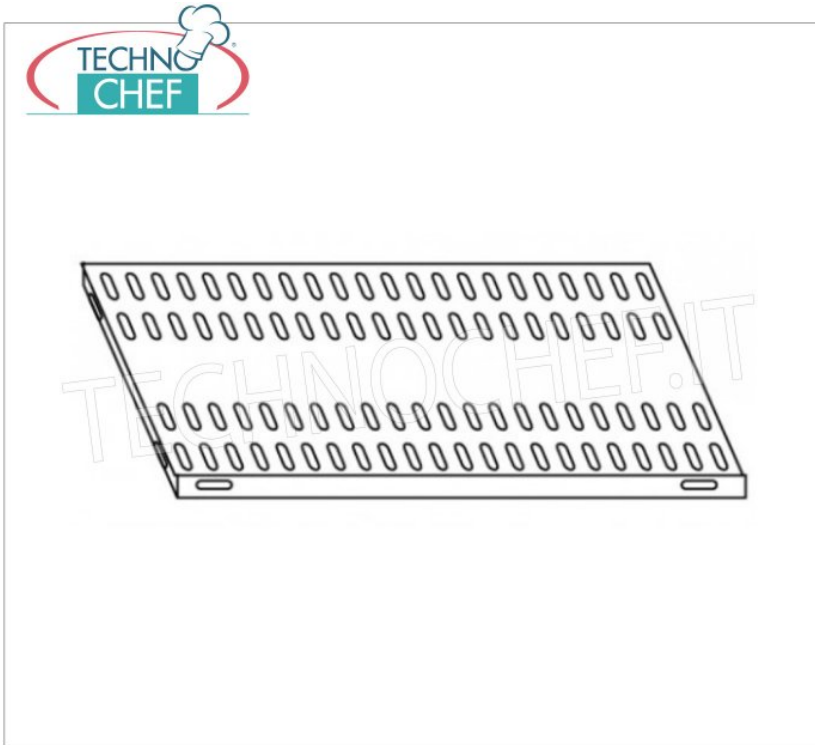

Services and Technologies for professional catering since 1973

CODE	DESCRIPTION	PRICE/DELIVERY
IP-709030	Slotted shelf for shelving in AISI 304 stainless steel with hook or bolt mounting, glossy finish, rounded edges, thickness 8/10, capacity 100 Kg, dimensions 90x30 cm	€ 43,38 <i>VAT excluded</i> Shipping to be calculated Delivery from 4 to 9 days

PROFESSIONAL DESCRIPTION

TECHNICAL CARD

CODE/PICTURES	DESCRIPTION	PRICE/DELIVERY
---------------	-------------	----------------

IP-B3706030B

TECHNOCHEF - Stainless steel shelf, module with 3 slotted shelves, 30 cm deep, 150 cm high.

IP-184706030B

TECHNOCHEF - Stainless steel shelf, module with 4 slotted shelves, 30 cm deep, 180 cm high.

Polished 304 stainless steel shelving with 4 slotted shelves, overall capacity 4x100 kg, bolt mounting, 60x30x180h cm module

€ 234,57

VAT excluded
Shipping to be calculated

Delivery from 8 to 15 days

IP-4706030B

TECHNOCHEF - Stainless steel shelf, module with 4 slotted shelves, 30 cm deep, 200 cm high.
Polished 304 stainless steel shelving with 4 slotted shelves, overall capacity 4x100 kg, bolt mounting, 60x30x200h cm module