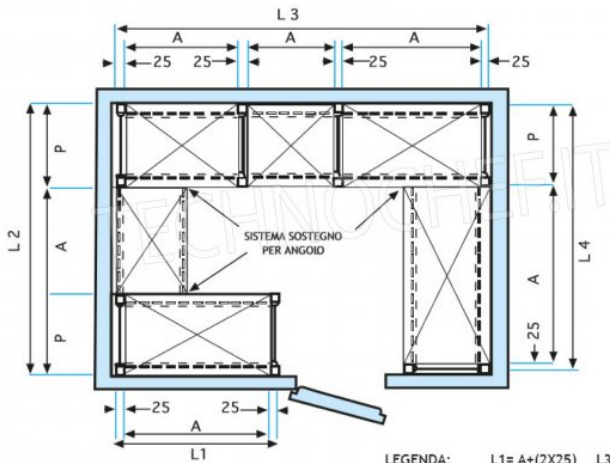

LEGENDA: $L1 = A + (2 \times 25)$ $L3 = A + A + A + (4 \times 25)$
 $L2 = P + A + P$ $L4 = P + A + 25$

051E