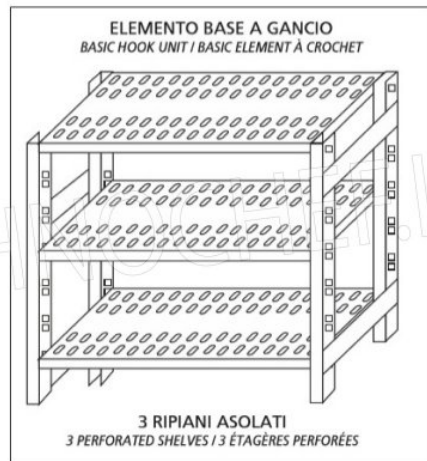

LEGENDA: $L1 = A + (2 \times 25)$ $L3 = A + A + A + (4 \times 25)$
 $L2 = P + A + P$ $L4 = P + A + 25$

051E