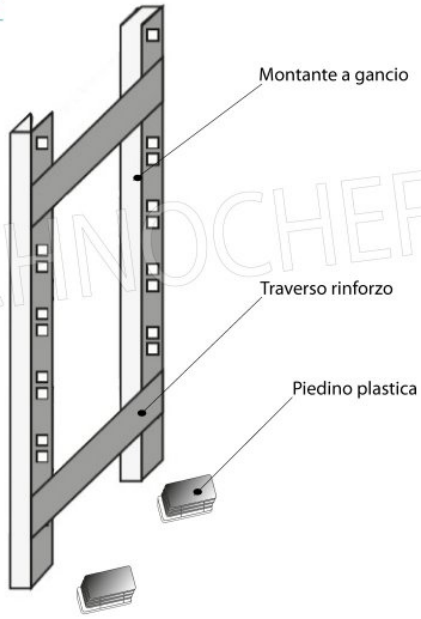

Ripiano asolato