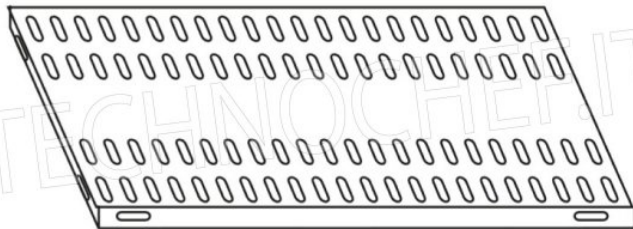

Ripiano asolato