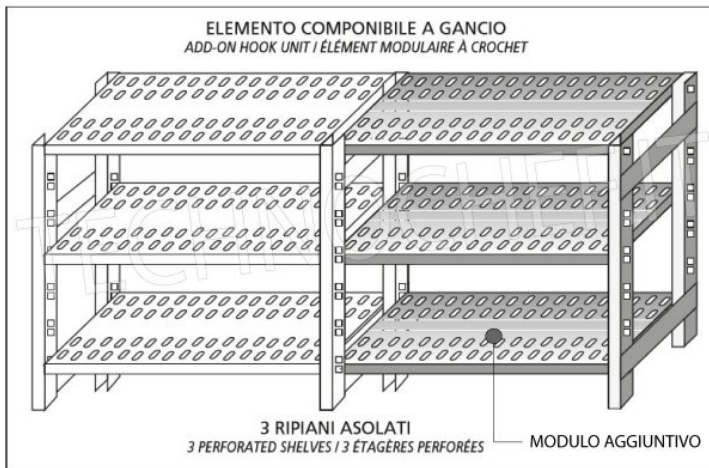

Ripiano asolato