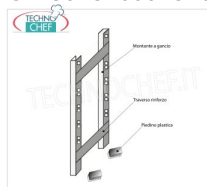

**€ 68,18**  
VAT excluded  
Shipping to be calculated

Delivery from 4 to 9 days

**TECHNOCHEF - 304 stainless steel shelf for shelves, 90x60 cm, Mod.709060**  
Slotted shelf for shelving in AISI 304 stainless steel with hook or bolt mounting, glossy finish, rounded edges, thickness 8/10, supplied with reinforced omega, capacity 125 kg, dimensions 90x60 cm

**€ 75,84**  
VAT excluded  
Shipping to be calculated

Delivery from 4 to 9 days

**TECHNOCHEF - 304 stainless steel shelf for shelves, 100x60 cm, Mod.701060**  
Slotted shelf for shelving in AISI 304 stainless steel with hook or bolt mounting, glossy finish, rounded edges, thickness 8/10, supplied with reinforced omega, capacity 125 kg, dimensions 100x60 cm

**€ 81,54**  
VAT excluded  
Shipping to be calculated

Delivery from 4 to 9 days

IP-97150+97006+97007

Shelf-Shelf for shelves with hook 304 stainless steel polished, thickness 20/10, composed of 2 uprights, 2 crosspieces and plastic feet, suitable for 60 cm deep shelves, dim.mm.600x25x1500h