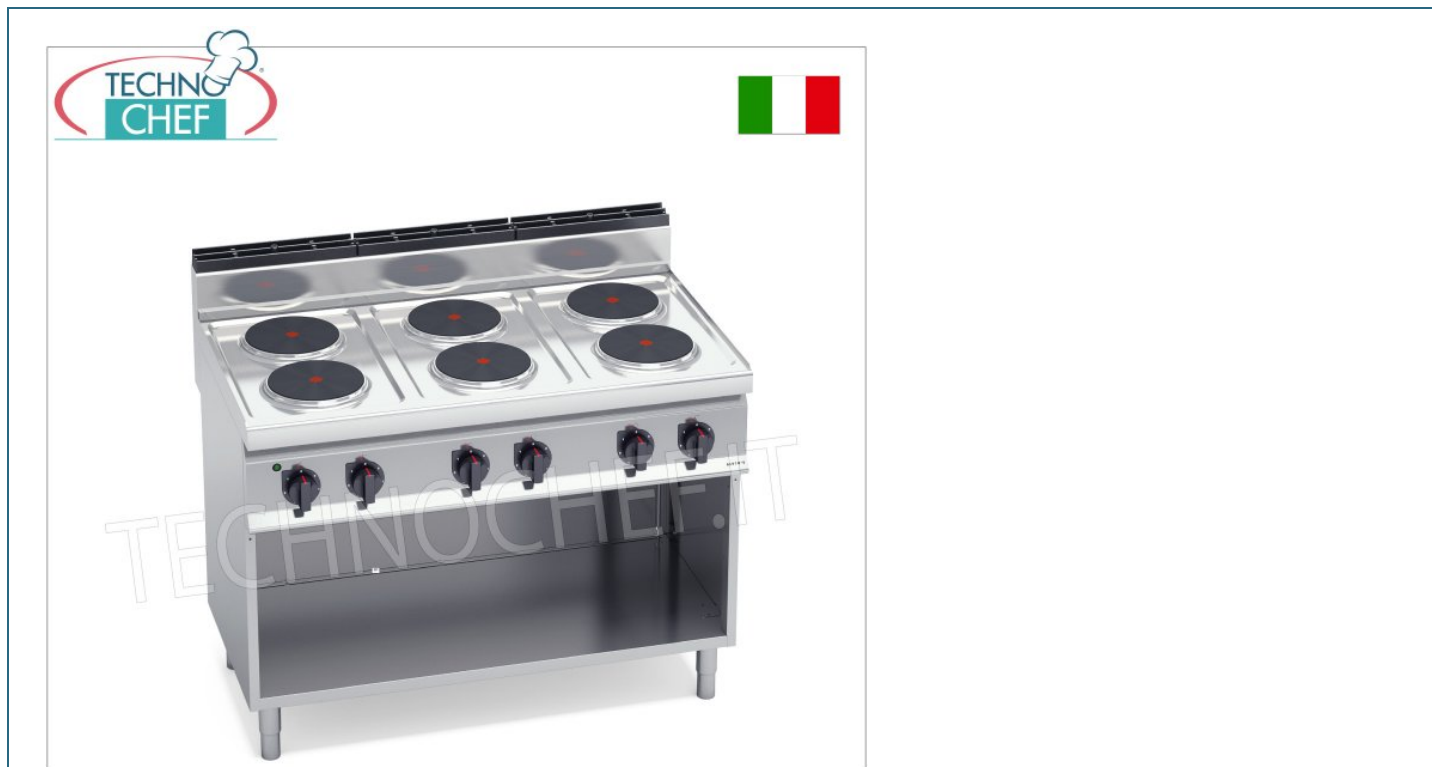

Services and Technologies for professional catering since 1973

CODE	DESCRIPTION	PRICE/DELIVERY
BS-E7P6M	ELECTRIC STOVE 6 PLATES on OPEN CABINET, BERTOS, MACROS 700 line, HIGH POWER Series, with 6 ROUND plates Ø 220 mm, INDEPENDENT CONTROLS, 6 power levels, V.400/3+N, Kw.15.6 Weight 83 Kg, dim.mm.1200x700x900h	€ 1.413,48 <i>VAT excluded</i> Shipping to be calculated Delivery

PROFESSIONAL DESCRIPTION

ELECTRIC COOKER WITH 6 ROUND PLATES on OPEN CABINET, MACROS 700 Line, HIGH POWER Series :

- **worktop and front panels in AISI 304 stainless steel ;**
- **one-piece watertight** molded top;
- **cast iron plates with safety thermostat and 6-position selector** which activates **6 different concentric power zones ;**
- **6 round plates with a diameter of 220 mm each ;**
- **cooking zone power n°x Kw : 6 x 2.6 ;**
- voltage and work control lights;
- adjustable feet;
- **2 year warranty .**

CE mark
Made in Italy

TECHNICAL CARD

power supply	Trifase
Volts	V 400/3 +N
frequency (Hz)	50
net weight (Kg)	83
breadth (mm)	1200
depth (mm)	700
height (mm)	900

macros 700

HIGH POWER

2,6 kW	2,6 kW	2,6 kW	▶ Ø 220 mm
2,6 kW	2,6 kW	2,6 kW	