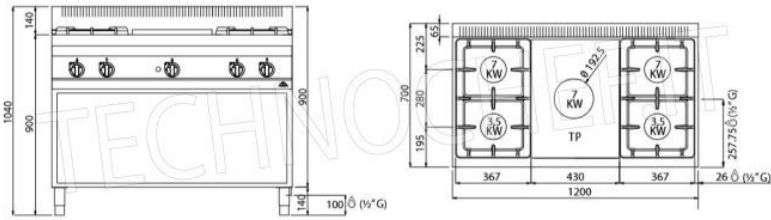

MACROS 700

highpower