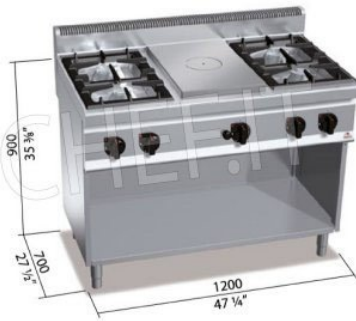

MACROS 700

highpower

	n.	2	2	TP
	Ø mm	80	110	70
	kW	3,5	7	7
	kcal/h	3.010	6.020	6.020
	Btu/h	11.942	23.884	23.884
	KW	28		
	kcal/h	24.080		
	Btu/h	95.536		
		G30/G31	kg/h	2,21
G20		m³/h	2,96	
G25		m³/h	3,45