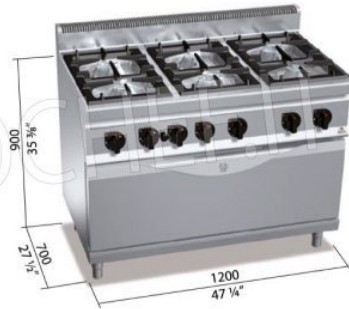

Services and Technologies for professional catering since 1973

CODE	DESCRIPTION	PRICE/DELIVERY
BS-G7F6P+T	GAS COOKER 6 BURNERS on GAS OVEN, BERTOS, MACROS 700 line, MAX POWER series, total heat output. Kw 54.00, Weight 140 Kg, dim.mm.1200x700x900h	€ 3.141,82 <i>VAT excluded</i> Shipping to be calculated Delivery

PROFESSIONAL DESCRIPTION

GAS COOKER 6 BURNERS on GAS OVEN, MACROS 700 Line, MAX POWER Series :

- **worktop and front panels in AISI 304 stainless steel ;**
- high power single and double crown **burners guaranteed for life entirely in nickel-plated cast iron** operated by a valved tap with **safety thermocouple** and **pilot light ;**
- **cast iron grills ;**
- removable trays for maximum hygiene and easy maintenance;
- **110 mm cast iron burners** , with adjustment up to 7 kW;
- **open fire power n°x kW : 6 x 7 kW ;**
- **static gas oven** equipped with **pilot flame** entirely made of **stainless steel** , with **4-level supports for grids and 1051x530 mm trays ;**
- **oven burner with self-stabilised flame** and **thermostat adjustable from 160 to 280 °C ;**
- molded door front without gasket for greater insulation and cleaning;
- **door and inner door pressed in AISI 304 stainless steel ;**
- **high-resistance door handle** in 20/10 thick AISI 304 steel;
- adjustable feet;
- **2 year warranty .**

Supplied :

- Piezoelectric oven ignition
- 1 anti-tipping oven rack

CE mark

Made in Italy

TECHNICAL CARD

Thermal input (Kw)	54,00
net weight (Kg)	140

gross weight (Kg)	160
breadth (mm)	1200
depth (mm)	700
height (mm)	900

Macros 700

highpower

	MAX POWER
 n.	6
Ø mm	110
kW	7
kcal/h	6.020
Btu/h	23.884
mm	1051 x 530 x 4 pos.
 kW	12
kcal/h	10.320
Btu/h	40.944
 kW	54
kcal/h	46.440
TOT. Btu/h	184.248
 G30/G31	4,26
G20	5,71
G25	6,65