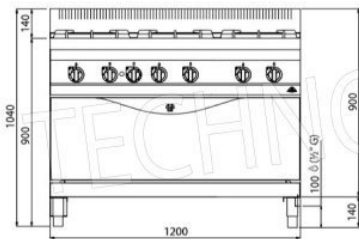

Macros 700

highpower