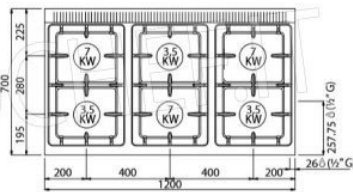

Macros 700

highpower